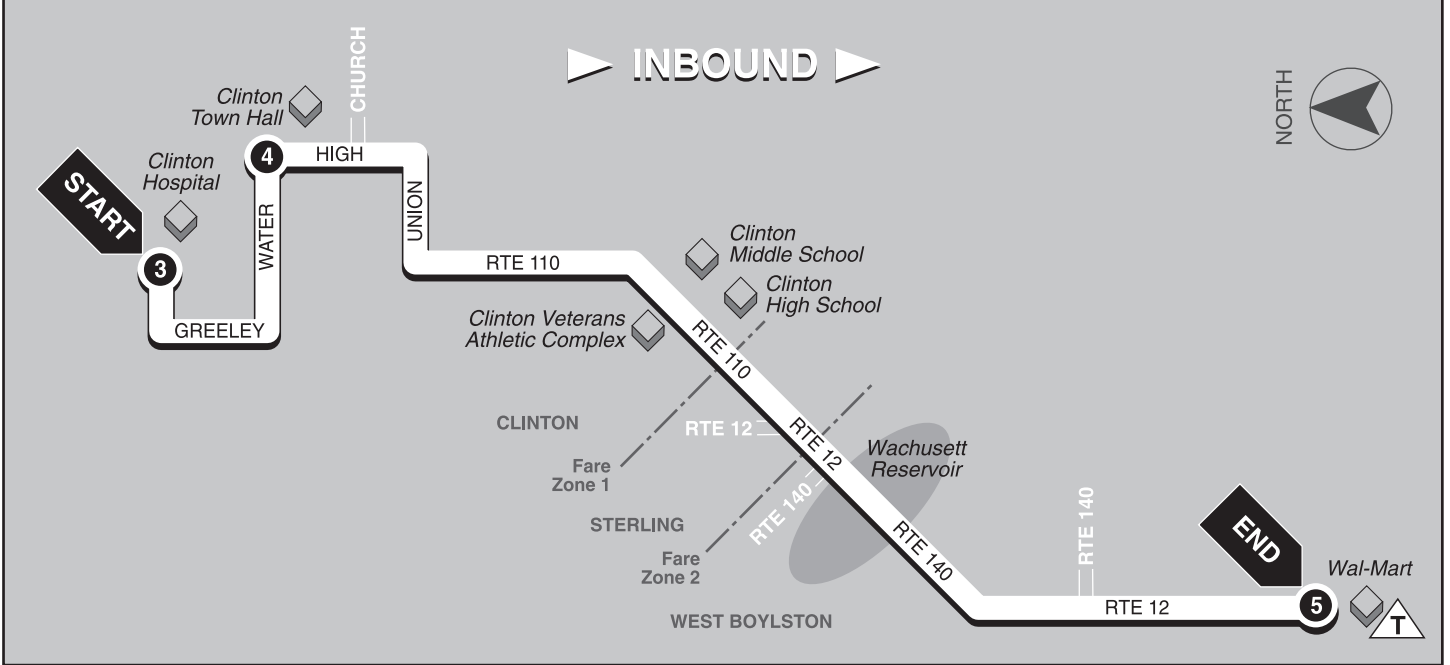

ROUTE
110

Clinton

ROUTE
110

3
BUS STARTS
at
Clinton
Hospital

4
Bus Leaves
from
Water St. and High St.
in Clinton

5
BUS ENDS
at
Wal-Mart
in West Boylston

WEEKDAYS

A.M.	9:00	9:03	9:20
P.M.	1:00	1:03	1:20
	1:40	1:43	2:00

SATURDAY/SUNDAY

This route does not provide service on Saturday or Sunday.

Worcester Regional
Transit Authority

Effective Date: June 23, 2007

ROUTE 110 CLINTON

- Serving:**
- Clinton Hospital
 - Clinton Center
 - Clinton Town Hall
 - Union Street
 - Clinton Middle and High School
 - Clinton Veterans Athletic Complex
 - Wal-Mart (West Boylston)