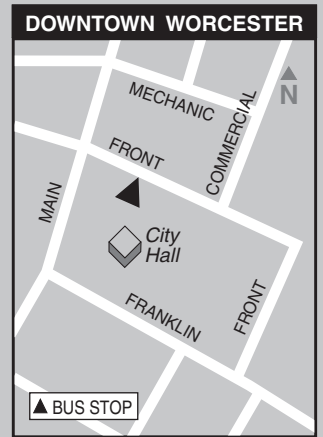

INBOUND  
To Downtown

- 7** **BUS STARTS** at Main St. and Main Circle
- Does Bus serve Francis Gardens?**
- 8** **Bus Leaves from** Fairlawn Plaza
- 9** **BUS STARTS** at S. Quinsigamond and Lake St.
- Does Bus serve Shrewsbury Towers**
- 10** **Bus Leaves from** UMASS Medical Center
- 11** **Bus Leaves from** Billings Square
- 12** **Bus Leaves from** Union Station
- 13** **BUS ENDS** at City Hall (Front St.)
- 14** **BUS ENDS** at City Hall (Main St.)

Weekday Buses continue on as Route 21 – Highland St./Assumption College.

SATURDAY										
A.M.	10:25	—	10:33	—	—	10:45	10:50	10:57	—	11:00
P.M.	12:25	—	12:33	—	—	12:45	12:50	12:57	—	1:00
	1:25	—	1:33	—	—	1:45	1:50	1:57	—	2:00
	2:25	—	2:33	—	—	2:45	2:50	2:57	—	3:00
	3:25	—	3:33	—	—	3:45	3:50	3:57	—	4:00
	4:25	—	4:33	—	—	4:45	4:50	4:57	—	5:00
	5:25	—	5:33	—	—	5:45	5:50	5:57	—	6:00
	7:25	—	7:33	—	—	7:45	7:50	7:57	—	8:00

Saturday Buses continue on as Route 21 – Highland St./Assumption College.

SUNDAY

This route does not provide service on Sunday.

- Serving:**
- Downtown Worcester
  - Union Station Intermodal Center
  - Grafton Street
  - Billings Square
  - Plantation Street
  - UMass Hospital/Medical Center
  - White City Plaza
  - Fairlawn Plaza
  - Shrewsbury Center