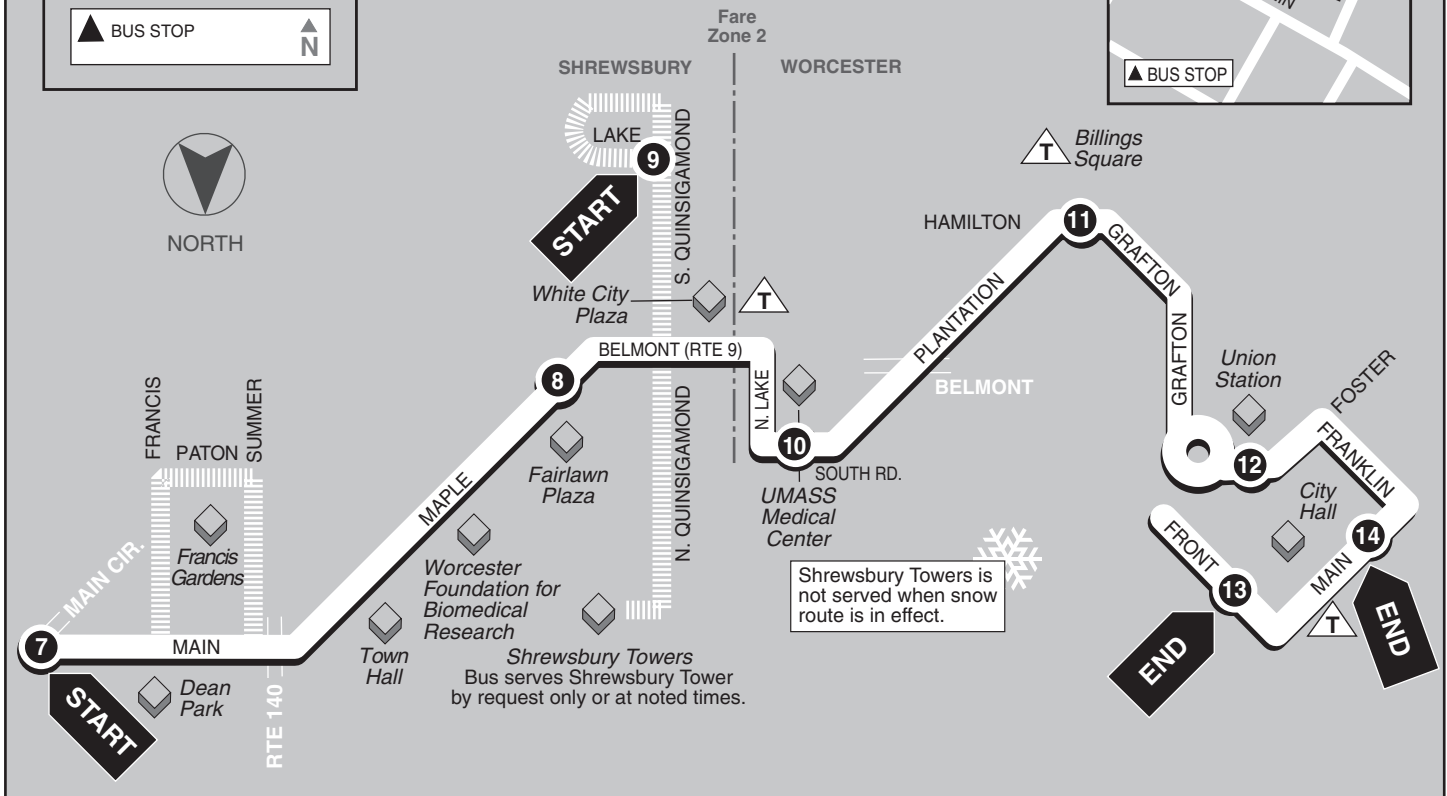

INBOUND  
To Downtown

- 7** **BUS STARTS** at Main St. and Main Circle
- Does Bus serve Francis Gardens?**
- 8** **Bus Leaves from** Fairlawn Plaza
- 9** **BUS STARTS** at S. Quinsigamond and Lake St.
- Does Bus serve Shrewsbury Towers**
- 10** **Bus Leaves from** UMASS Medical Center
- 11** **Bus Leaves from** Billings Square
- 12** **Bus Leaves from** Union Station
- 13** **BUS ENDS** at City Hall (Front St.)
- 14** **BUS ENDS** at City Hall (Main St.)

WEEKDAYS										
A.M.	6:15	—	6:23	—	—	6:30	6:37	6:48	6:50	—
	7:15	—	7:23	—	—	7:30	7:37	7:48	7:50	—
	8:15	—	8:23	—	—	8:30	8:37	8:48	8:50	—
	9:15	yes	9:23	—	—	9:30	9:37	9:48	9:50	—
	10:15	—	10:23	—	—	10:30	10:37	10:48	10:50	—
	—	—	—	11:05	yes	11:30	11:37	11:48	11:50	—
P.M.	12:15	—	12:23	—	—	12:30	12:37	12:48	12:50	—
	1:15	—	1:23	—	—	1:30	1:37	1:48	1:50	—
	—	—	—	2:05	yes	2:30	2:37	2:48	2:50	—
	3:15	—	3:23	—	—	3:30	3:37	3:48	3:50	—
	4:15	—	4:23	—	—	4:30	4:37	4:48	4:50	—
	5:15	—	5:23	—	—	5:30	5:37	5:48	5:50	—
	6:15	—	6:23	—	—	6:30	6:37	6:48	6:50	—
	7:15	—	7:23	—	—	7:30	7:37	7:48	7:50	—

Weekday Buses continue on as Route 21 – Highland St./Assumption College.

SATURDAY										
A.M.	10:25	—	10:33	—	—	10:45	10:50	10:57	—	11:00
P.M.	12:25	—	12:33	—	—	12:45	12:50	12:57	—	1:00
	1:25	—	1:33	—	—	1:45	1:50	1:57	—	2:00
	2:25	—	2:33	—	—	2:45	2:50	2:57	—	3:00
	3:25	—	3:33	—	—	3:45	3:50	3:57	—	4:00
	4:25	—	4:33	—	—	4:45	4:50	4:57	—	5:00
	5:25	—	5:33	—	—	5:45	5:50	5:57	—	6:00
	7:25	—	7:33	—	—	7:45	7:50	7:57	—	8:00

Saturday Buses continue on as Route 21 – Highland St./Assumption College.

SUNDAY

This route does not provide service on Sunday.

- Serving:**
- Downtown Worcester
  - Union Station Intermodal Center
  - Grafton Street
  - Billings Square
  - Plantation Street
  - UMass Hospital/Medical Center
  - White City Plaza
  - Fairlawn Plaza
  - Shrewsbury Center