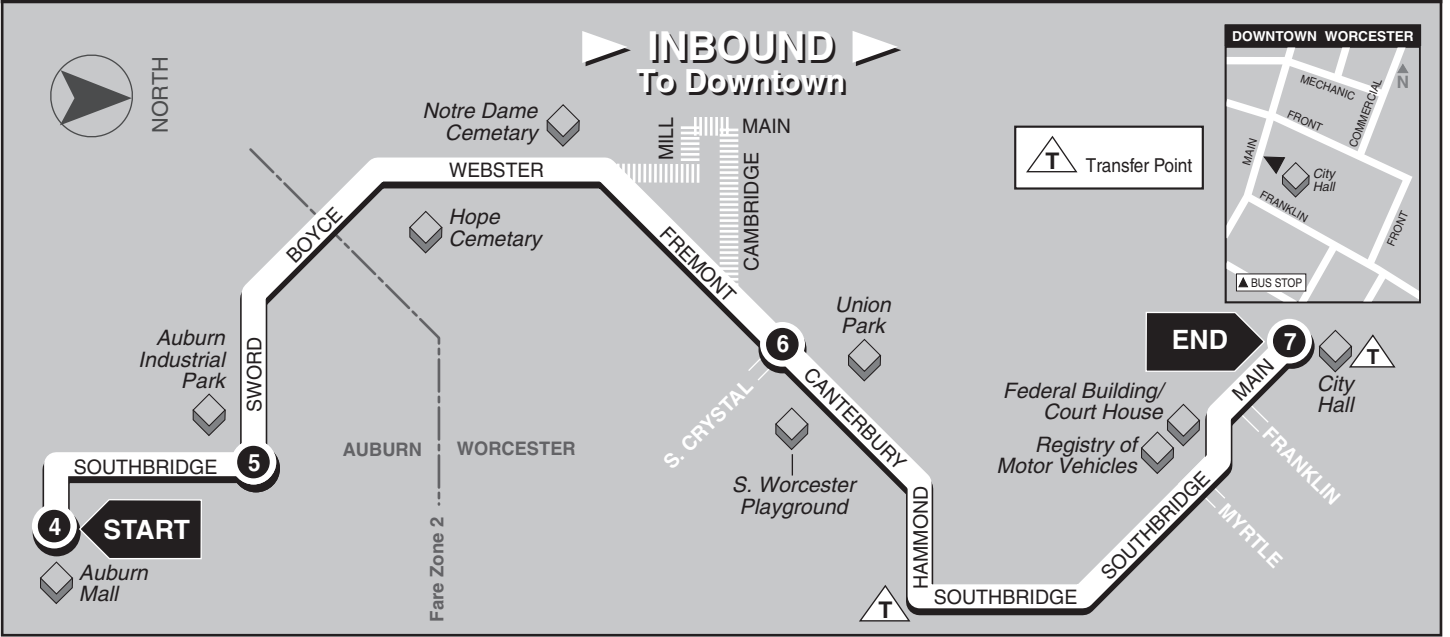

ROUTE **25** Canterbury St./Price Chopper/Auburn Ind. Park/Auburn Mall **25** ROUTE

4	5	●	6	7
BUS STARTS	BUS Leaves	Does Bus travel	Bus Leaves	BUS ENDS
at Auburn Mall	from Auburn Industrial Park	via Fremont or Cambridge?	from Canterbury and S. Crystal	at City Hall (Main St.)

WEEKDAYS

A.M.	6:55	7:00	Fremont	7:10	7:20
	7:55	8:00	Fremont	8:10	8:20
	8:55	9:00	Fremont	9:10	9:20
	9:55	10:00	Cambridge	10:10	10:20
	10:55	11:00	Cambridge	11:10	11:20
	11:55	12:00	Cambridge	12:10	12:20
P.M.	12:55	1:00	Cambridge	1:10	1:20
	1:55	2:00	Cambridge	2:10	2:20
	2:55	3:00	Cambridge	3:10	3:20
	3:55	4:00	Fremont	4:10	4:20
	4:55	5:00	Fremont	5:10	5:20
	5:55	6:00	Fremont	6:10	6:20
	6:55	7:00	Fremont	7:10	7:20
	7:55	8:00	Fremont	8:10	8:20

Weekday Buses continue on as Route 31 – Summit/GBV/Lincoln Plaza

SATURDAY

A.M.	10:25	10:30	Fremont	10:35	10:45
	11:25	11:30	Fremont	11:35	11:45
P.M.	12:25	12:30	Fremont	12:35	12:45
	1:25	1:30	Fremont	1:35	1:45
	2:25	2:30	Fremont	2:35	2:45
	3:25	3:30	Fremont	3:35	3:45
	4:25	4:30	Fremont	4:35	4:45
	5:25	5:30	Fremont	5:35	5:45
	6:25	6:30	Fremont	6:35	6:45

Saturday Buses continue on as Route 14 – Burncoat St./Cinemas.

SUNDAY

This route does not provide service on Sundays

ROUTE 25
CANTERBURY ST./PRICE CHOPPER /
AUBURN INDUSTRIAL PARK /
AUBURN MALL

- Serving:**
- Downtown Worcester
 - Federal Building/Court House
 - Registry of Motor Vehicles
 - Canterbury Street
 - Cambridge Street
 - Webster Street
 - Sword Street, Auburn Ind. Park
 - Auburn Mall