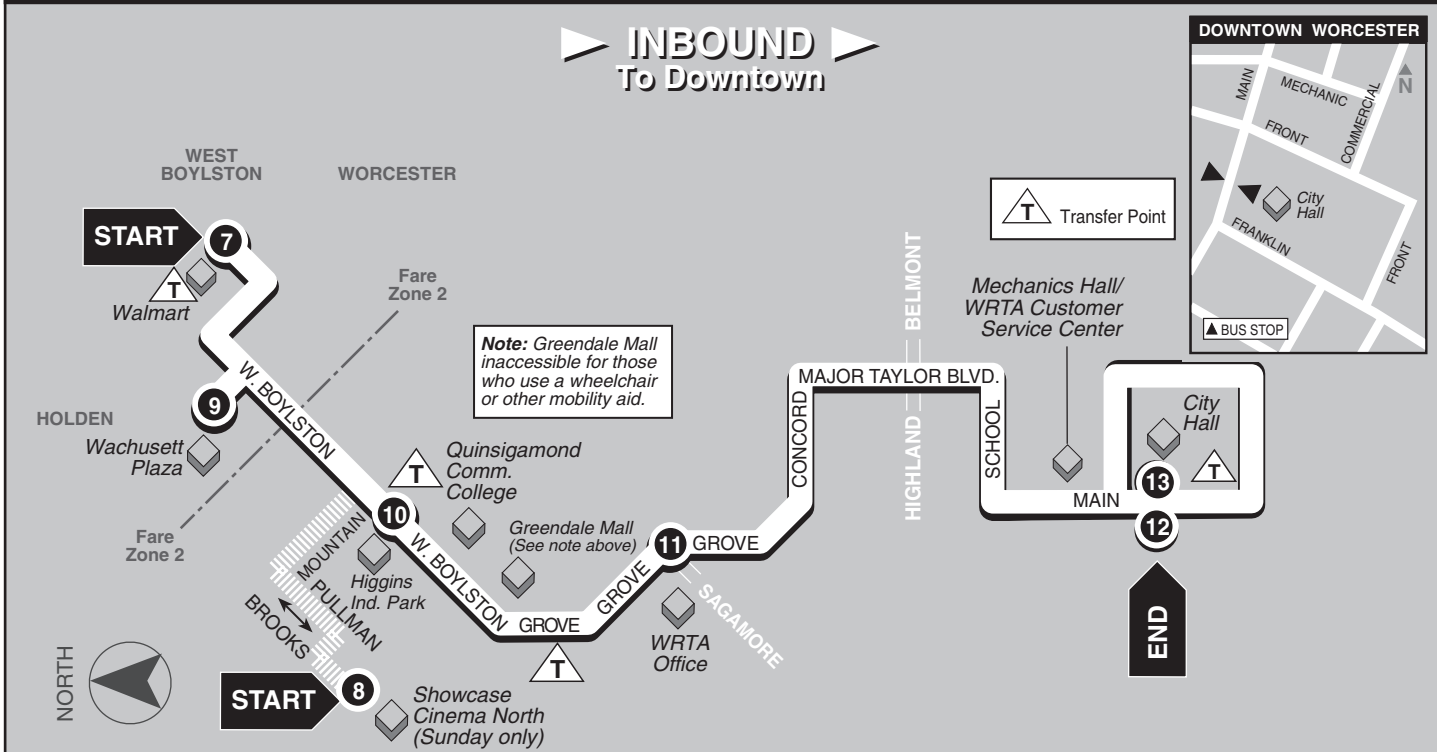

▶ **INBOUND** ▶
To Downtown

- 7**
BUS STARTS
at
Walmart
(W. Boylston)
- 8**
BUS STARTS
at
Showcase
Cinema
- 9**
Bus Leaves
from
Wachusett
Plaza
- 10**
Bus Leaves
from
Quinsigamond
Community
College
- 11**
Bus Leaves
from
WRTA
Office
- 12**
BUS ENDS
Opposite
City
Hall
- 13**
BUS ENDS
at
City Hall
(Main St.)

Weekday buses continue on as Route 6 – Chandler St./West Tatnuck
* = Ends at City Hall (Front Street)

SATURDAY

A.M.	6:25	—	—	6:40	6:50	7:00	—
	7:25	—	—	7:40	7:50	8:00	—
	8:25	—	—	8:40	8:50	9:00	—
	9:25	—	—	9:40	9:50	10:00	—
	10:25	—	—	10:40	10:50	11:00	—
P.M.	11:25	—	—	11:40	11:50	12:00	—
	12:25	—	—	12:40	12:50	1:00	—
	1:25	—	—	1:40	1:50	2:00	—
	2:25	—	—	2:40	2:50	3:00	—
	3:25	—	—	3:40	3:50	4:00	—
	4:25	—	—	4:40	4:50	5:00	—
	5:25	—	—	5:40	5:50	6:00	—
	—	6:32	—	6:40	6:50	7:00	—
	—	7:32	—	7:40	7:50	8:00	—
	—	8:32	—	8:36	8:41	8:47*	—
	—	9:32	—	9:36	9:41	9:47*	—

Saturday buses continue on as Route 6 – Chandler St./West Tatnuck
* = Ends at City Hall (Front St.)

SUNDAY

A.M.	—	11:27	—	11:32	11:42	—	11:50
P.M.	—	12:27	—	12:32	12:42	—	12:50
	—	1:27	—	1:32	1:42	—	1:50
	—	2:27	—	2:32	2:42	—	2:50
	—	3:27	—	3:32	3:42	—	3:50
	—	4:27	—	4:32	4:42	—	4:50
	—	5:27	—	5:32	5:42	—	5:50