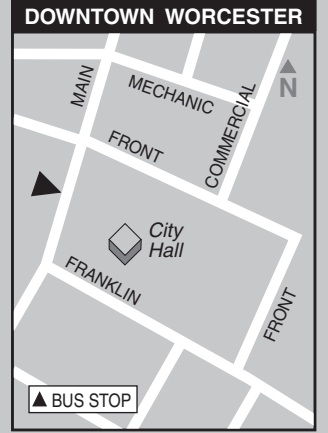

▶ **INBOUND** ▶  
To Downtown

**6**  
**BUS STARTS**  
at  
Davis and  
Main

Does  
**Bus**  
serve Wheelock  
and Golden Heights  
Apartments?

**7**  
**Bus Leaves**  
from  
Oxford  
Center

**8**  
**Bus Leaves**  
from  
Auburn  
Mall

**9**  
**Bus Leaves**  
from  
Southbridge and  
Cambridge

**10**  
**Bus Leaves**  
from  
Union  
Station

**11**  
**BUS ENDS**  
opposite  
City Hall  
(Main St.)

**WEEKDAYS**

A.M.	6:00	—	6:15	6:30	6:37	6:45	6:50
	7:55	—	8:10	8:25	8:37	8:45	8:50
	9:50	Yes	10:05	10:25	10:32	10:40	10:45 *
P.M.	<b>2:50</b>	—	<b>3:05</b>	<b>3:25</b>	<b>3:32</b>	<b>3:40</b>	<b>3:45</b>
	<b>4:50</b>	—	<b>5:05</b>	<b>5:25</b>	<b>5:32</b>	<b>5:40</b>	<b>5:45</b>

\* Bus ends at Foster and Waldo

**WEEKEND**

This route does not provide service on Saturday or Sunday.

- Serving:
- Downtown Worcester
  - Federal Building/Court House
  - Registry of Motor Vehicles
  - Southbridge St.
  - College of the Holy Cross
  - Fitton Field
  - Auburn Mall
  - Wal-Mart (Oxford)
  - Oxford Center
  - Webster Center
  - Union Station Intermodal Center (Inbound)
  - Saint Vincent Hospital
  - Worcester Medical Center (Inbound)
  - DCU Center (Inbound)