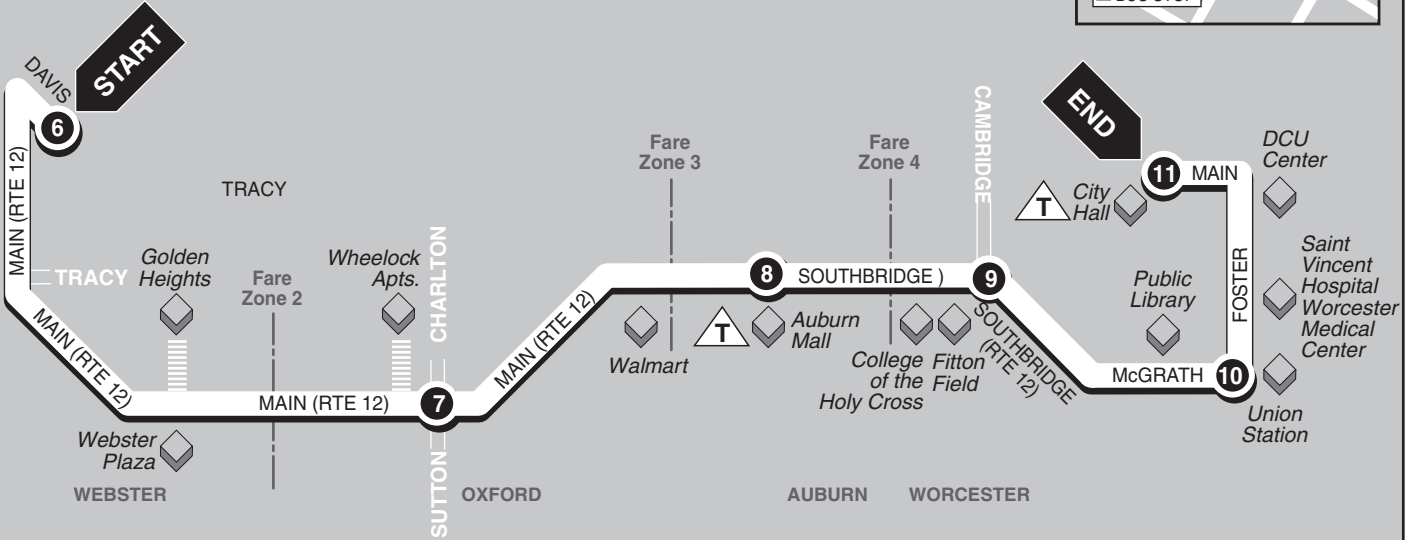

▶ **INBOUND** ▶  
To Downtown

**6**  
**BUS STARTS**  
at  
Davis and  
Main

Does  
**Bus**  
serve Wheelock  
and Golden Heights  
Apartments?

**7**  
**Bus Leaves**  
from  
Oxford  
Center

**8**  
**Bus Leaves**  
from  
Auburn  
Mall

**9**  
**Bus Leaves**  
from  
Southbridge and  
Cambridge

**10**  
**Bus Leaves**  
from  
Union  
Station

**11**  
**BUS ENDS**  
opposite  
City Hall  
(Main St.)

**WEEKDAYS**

A.M.	6:00	—	6:15	6:30	6:37	6:45	6:50
	7:55	—	8:10	8:25	8:37	8:45	8:50
	9:50	Yes	10:05	10:25	10:32	10:40	10:45 *
P.M.	<b>2:50</b>	—	<b>3:05</b>	<b>3:25</b>	<b>3:32</b>	<b>3:40</b>	<b>3:45</b>
	<b>4:50</b>	—	<b>5:05</b>	<b>5:25</b>	<b>5:32</b>	<b>5:40</b>	<b>5:45</b>

\* Bus ends at Foster and Waldo

**WEEKEND**

This route does not provide service on Saturday or Sunday.

- Serving:
- Downtown Worcester
  - Federal Building/Court House
  - Registry of Motor Vehicles
  - Southbridge St.
  - College of the Holy Cross
  - Fitton Field
  - Auburn Mall
  - Wal-Mart (Oxford)
  - Oxford Center
  - Webster Center
  - Union Station Intermodal Center (Inbound)
  - Saint Vincent Hospital
  - Worcester Medical Center (Inbound)
  - DCU Center (Inbound)