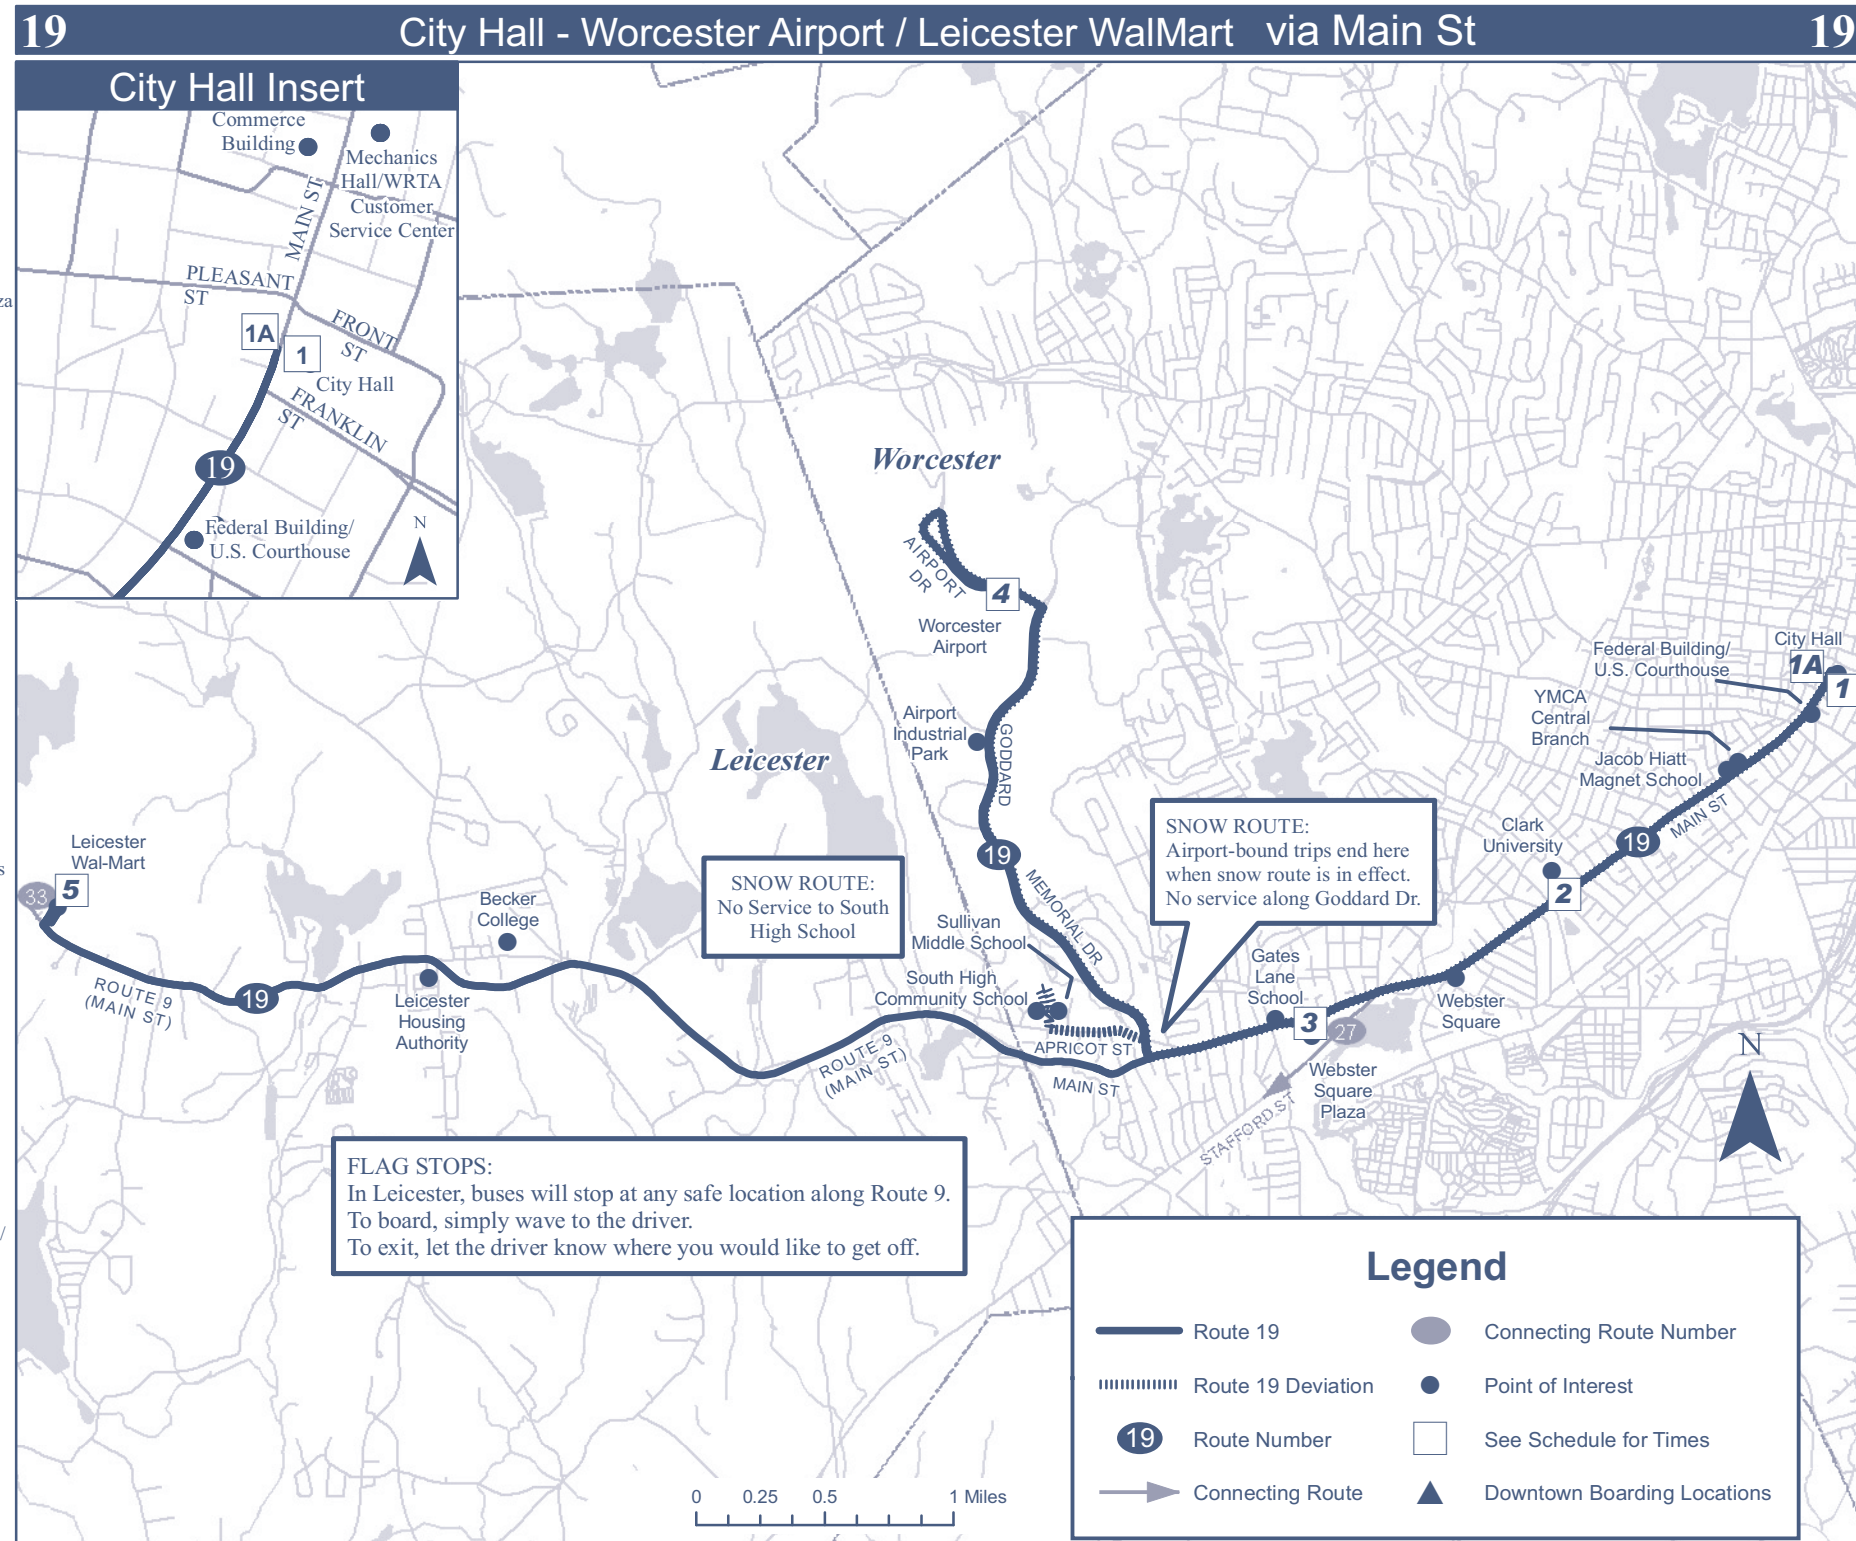

— PLEASE NOTE —

On Weekdays,
all inbound Route 19 buses continue as Route 23 outbound.

SH = Bus enters South High School

SATURDAYS

	7 BUS STARTS Spencer DPW	6 BUS Leaves Spencer Center	5 BUS Leaves Leicester Wal-Mart	3 BUS Leaves Webster Square Plaza	2 BUS Leaves Clark University	1 BUS ENDS City Hall (Main St.)
AM	—	—	—	6:50	6:57	7:05
	—	—	7:35	7:50	7:57	8:05
	8:45	8:48	8:55	9:10	9:17	9:25
	9:45	9:48	9:55	10:10	10:17	10:25
	10:45	10:48	10:55	11:10	11:17	11:25
	11:45	11:48	11:55	12:10	12:17	12:25
PM	12:45	12:48	12:55	1:10	1:17	1:25
	1:45	1:48	1:55	2:10	2:17	2:25
	2:45	2:48	2:55	3:10	3:17	3:25
	3:45	3:48	3:55	4:10	4:17	4:25
	4:45	4:48	4:55	5:10	5:17	5:25
	5:45	5:48	5:55	6:10	6:17	6:25
	6:45	6:48	6:55	7:10	7:17	7:25
	8:05	8:08	8:15	8:30	8:37	8:45
	9:05	9:08	9:15	9:30	9:37	9:45

Connecting Routes:

Route 23 Serving:

- ~ Mechanics Hall
- ~ WRTA Customer Service Center
- ~ Worcester Trial Courthouse
- ~ Lincoln Square
- ~ AdCare Hospital
- ~ UMass Hahnemann Hospital
- ~ Lincoln Plaza
- ~ Lincoln Village Apts
- ~ Worcester Arts Magnet School
- ~ Clark Street School
- ~ Century Drive
- ~ Briarwood Apts
- ~ Mountain Village Apartments

Route 27 Serving:

- ~ Auburn Mall

Route 33 Serving:

- ~ Union Station
- ~ St. Vincent Hospital/ Worcester Medical Center
- ~ DCU Center
- ~ Spencer Center
- ~ Western Worcester District Court
- ~ East Brookfield Elementary School
- ~ Lake Lashaway
- ~ East Brookfield Center
- ~ Brookfield Center