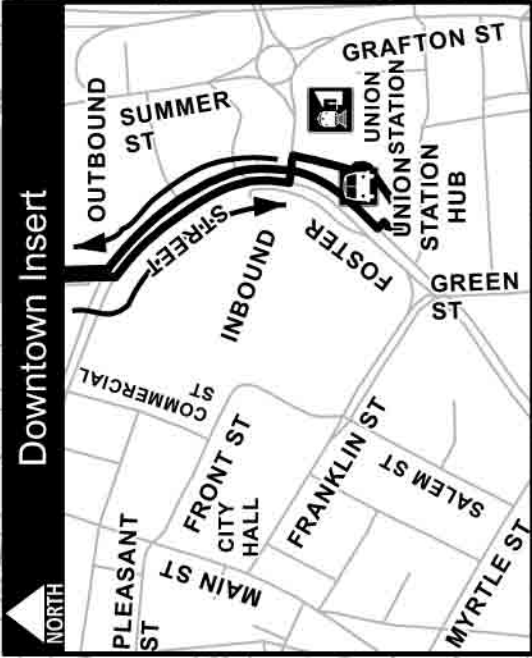

**Connecting Routes:**

- Route 23 Serving:**
- ~ Lincoln Plaza
  - ~ Lincoln Village Apartments
  - ~ Worcester Arts Magnet School
  - ~ Clark Street School
  - ~ Century Drive
  - ~ Briarwood Apartments
  - ~ The Fairways Apartments

**Route 26 Serving:**

- ~ Lincoln Square
- ~ Lincoln Plaza
- ~ Lincoln Street School
- ~ Great Brook Valley
- ~ Clark Street School
- ~ Allegro Microsystems

**Route 30 Serving:**

- ~ Rural Cemetery
- ~ WRTA Offices
- ~ Reliant Medical Group
- ~ Greendale Mall
- ~ Salter College
- ~ Wal-Mart

**Route 31 Serving:**

- ~ Rural Cemetery
- ~ WRTA Garage
- ~ Reliant Medical Group
- ~ Greendale Mall
- ~ Clark Street School
- ~ Great Brook Valley
- ~ Lincoln Plaza

**SHOWCASE CINEMAS:**  
 Bus stop is located at the front entrance. On Saturday night and Sunday, use Route 30 for service to the cinemas.