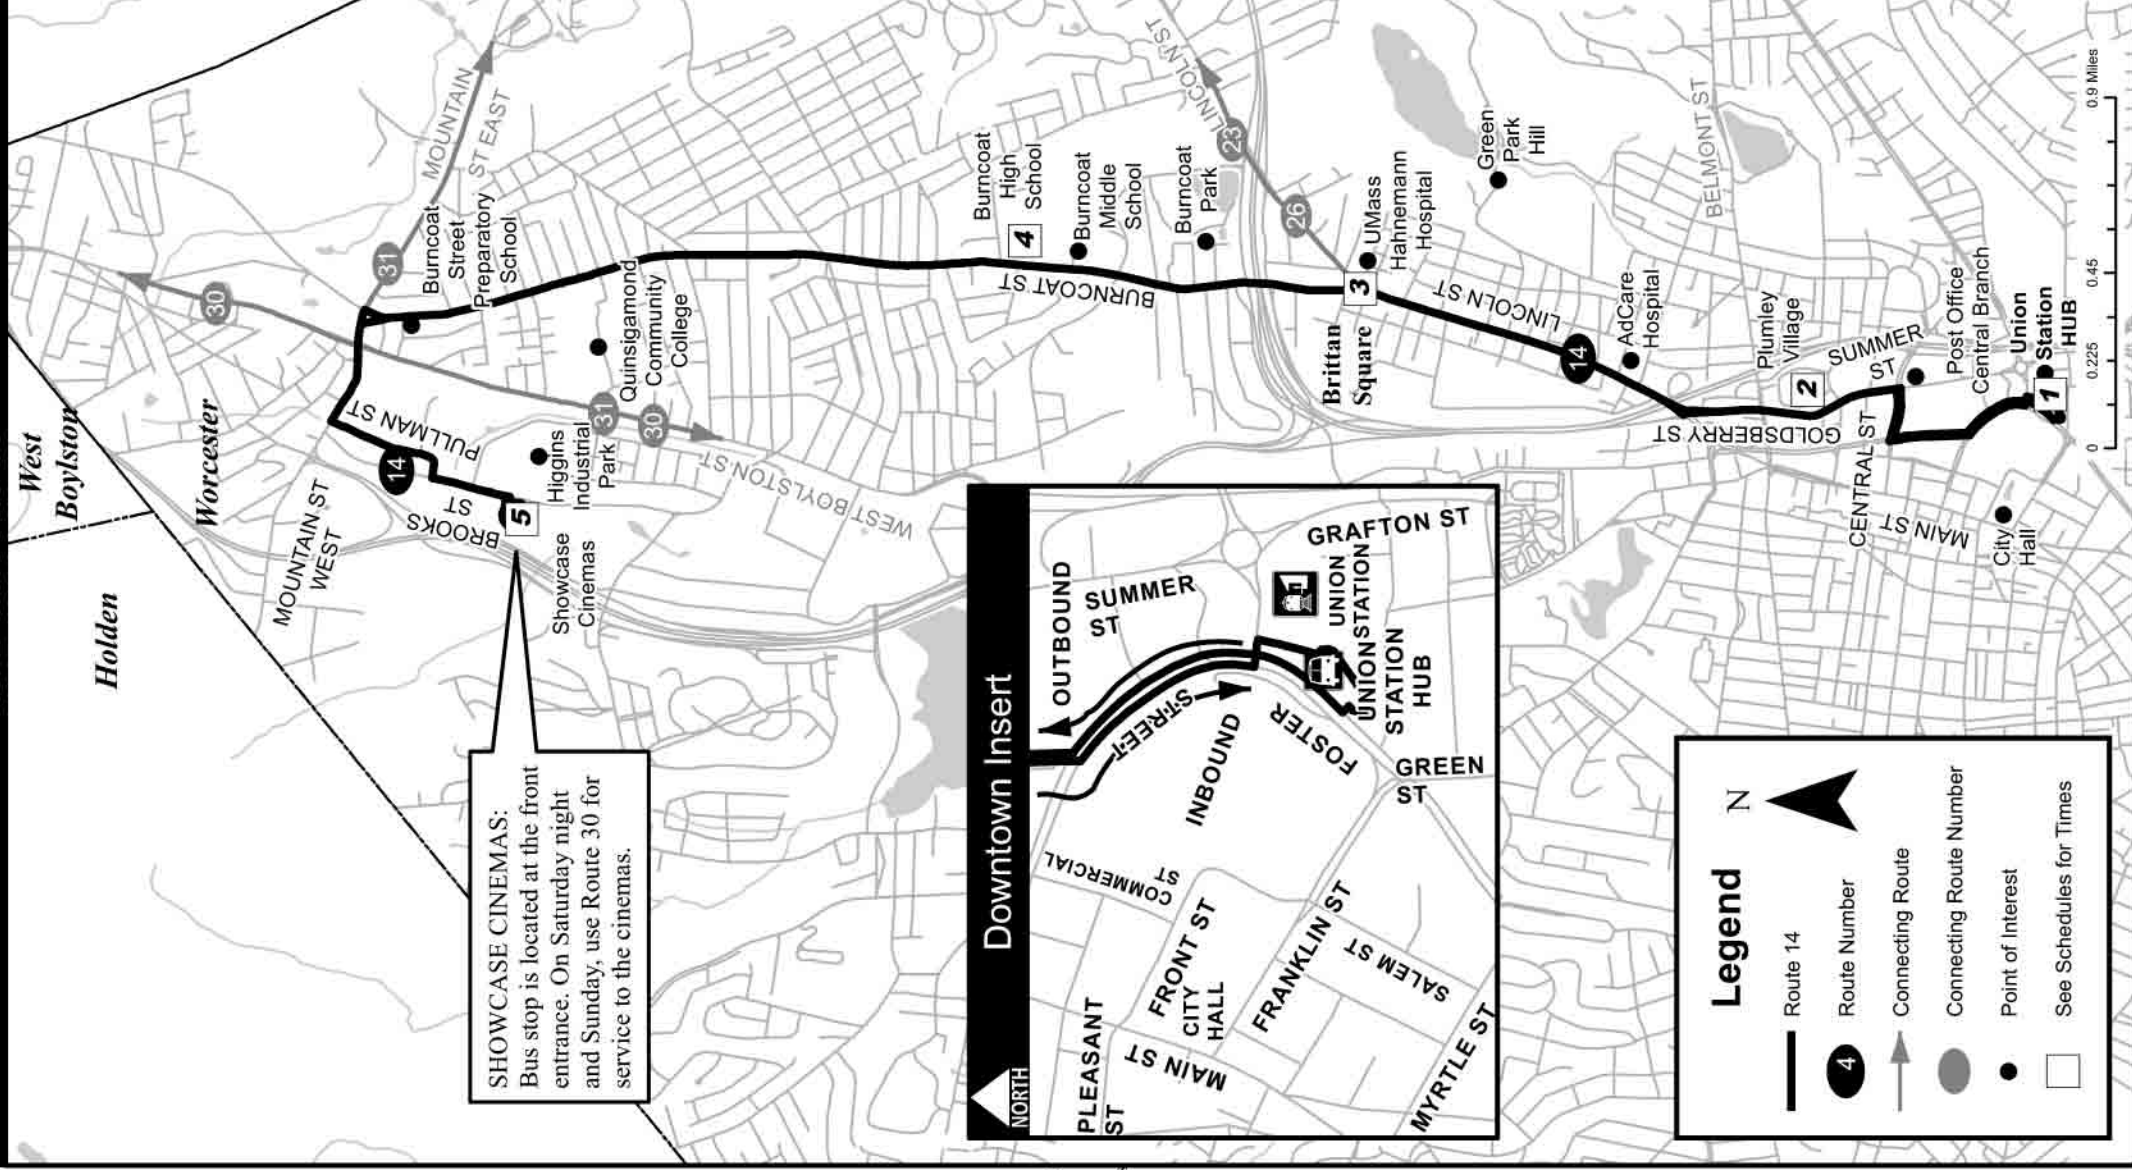

**Connecting Routes:**

- Route 23 Serving:**
- ~ Lincoln Plaza
  - ~ Lincoln Village Apartments
  - ~ Worcester Arts Magnet School
  - ~ Clark Street School
  - ~ Century Drive
  - ~ Briarwood Apartments
  - ~ The Fairways Apartments

**Route 26 Serving:**

- ~ Lincoln Square
- ~ Lincoln Plaza
- ~ Lincoln Street School
- ~ Great Brook Valley
- ~ Clark Street School
- ~ Allegro Microsystems

**Route 30 Serving:**

- ~ Rural Cemetery
- ~ WRTA Offices
- ~ Reliant Medical Group
- ~ Greendale Mall
- ~ Salter College
- ~ Wal-Mart

**Route 31 Serving:**

- ~ Rural Cemetery
- ~ WRTA Garage
- ~ Reliant Medical Group
- ~ Greendale Mall
- ~ Clark Street School
- ~ Great Brook Valley
- ~ Lincoln Plaza

**SHOWCASE CINEMAS:**  
 Bus stop is located at the front entrance. On Saturday night and Sunday, use Route 30 for service to the cinemas.