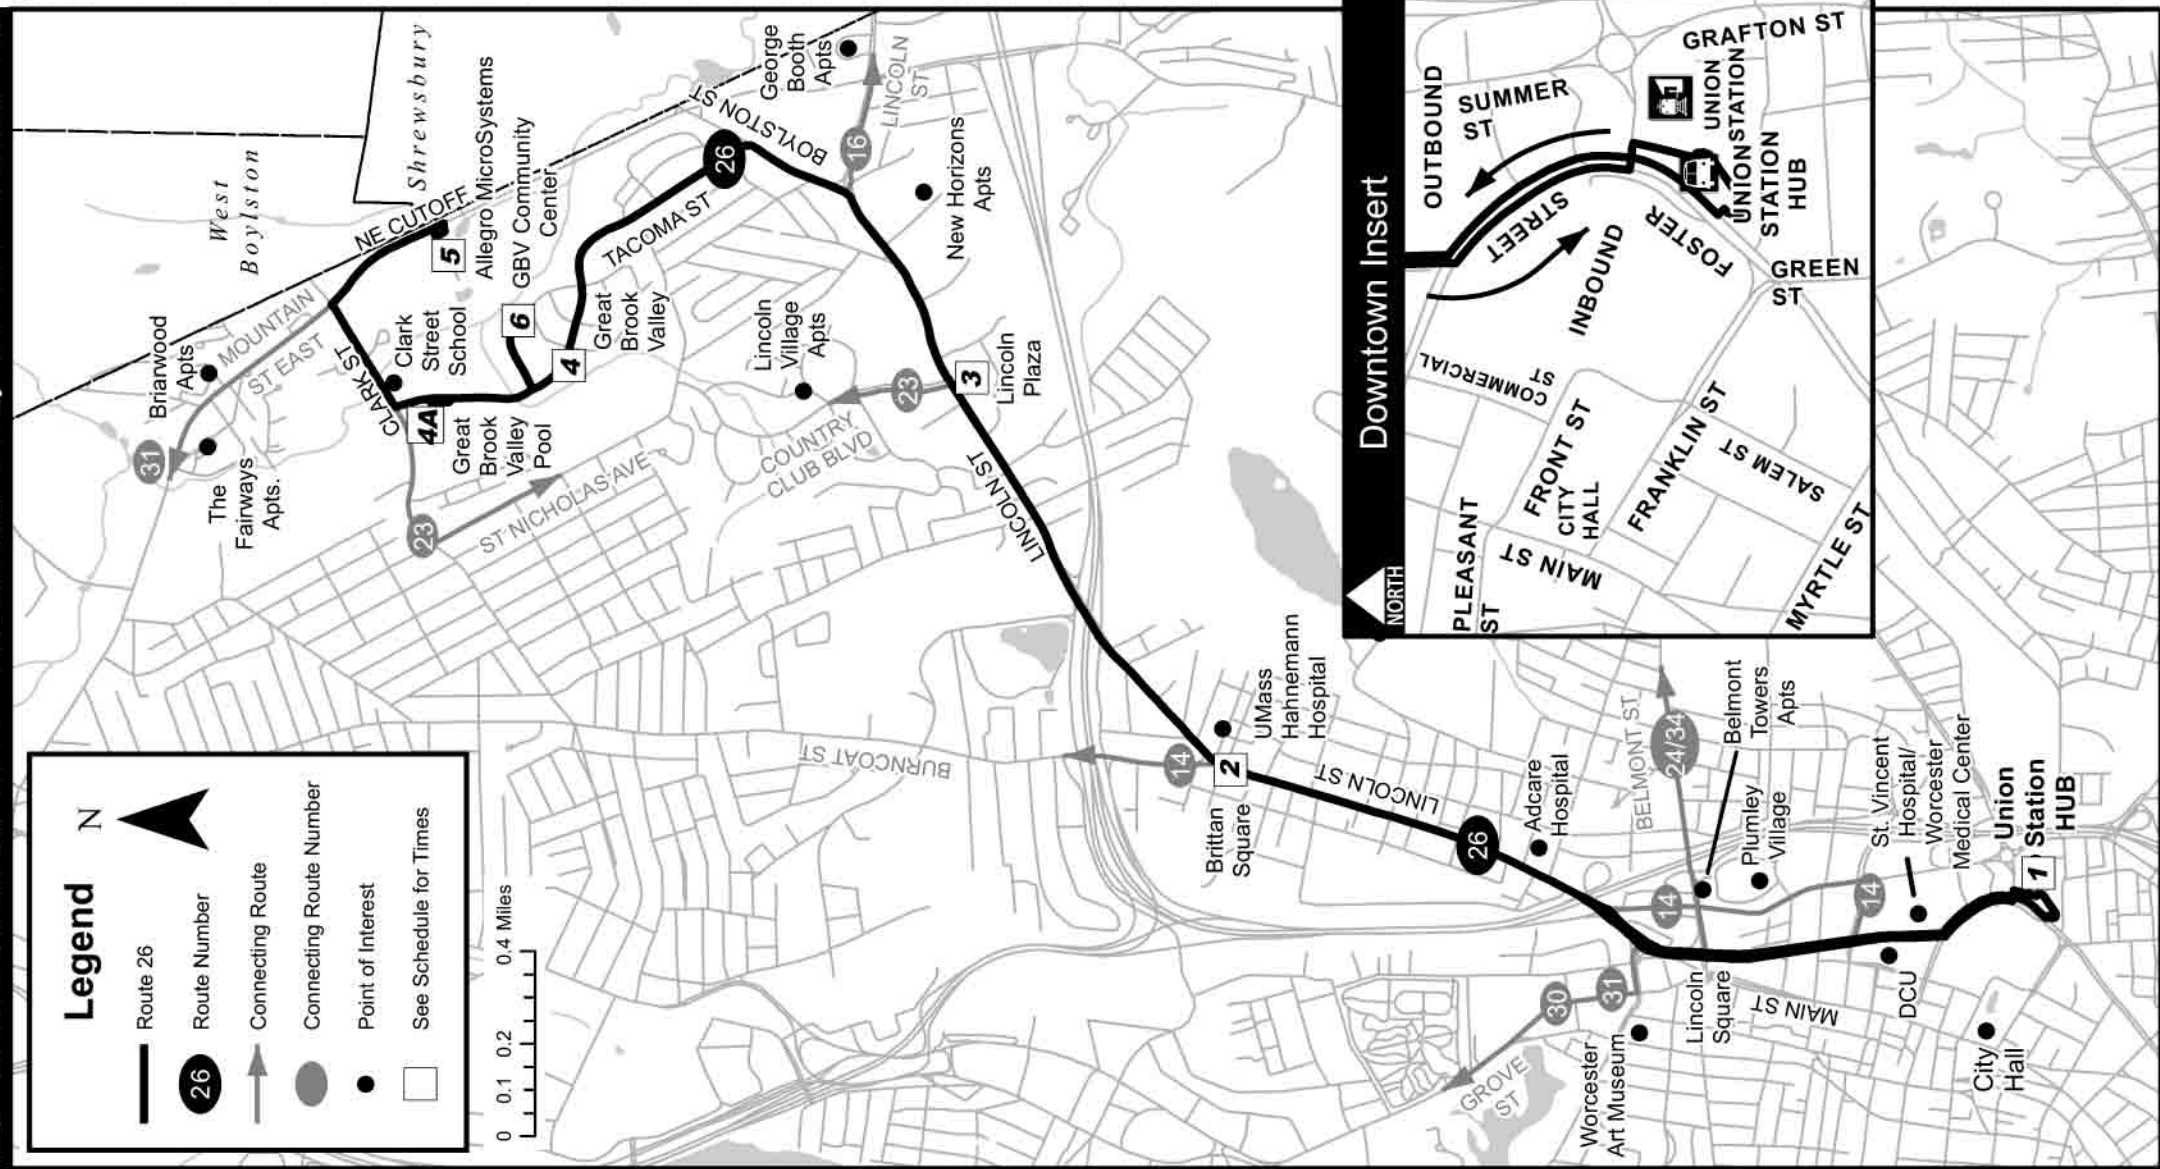

Route 26

UNION STATION HUB - GREAT BROOK VALLEY
via LINCOLN ST.
Effective Date: January 25, 2014

Serving:

- Lincoln Square
- AdCare Hospital
- Green Hill Park
- UMass Hahnemann Hospital
- Lincoln Plaza
- Lincoln Street School
- Great Brook Valley
- Allegro Microsystems

26 UNION STATION HUB - Great Brook Valley via Lincoln Street 26

Legend

- Route 26
- 26 Route Number
- ↑ Connecting Route
- Connecting Route Number
- Point of Interest
- See Schedule for Times

- Connecting Routes:**
- Route 34 (Sunday):**
- ~ Lincoln Square
 - ~ Belmont Towers
 - ~ Apartments
 - ~ UMass Memorial Hospital
 - ~ Belmont Street
 - ~ School
 - ~ Seabury Heights
 - ~ Apartments
 - ~ Worcester State Hospital
 - ~ UMass Medical Center
 - ~ Lincoln Park Towers
 - ~ Apartments
 - ~ Plantation Towers
 - ~ Apartments
 - ~ Reliant Medical Group
 - ~ George Booth Apartments

- Route 27 Serving:**
- ~ Federal Building/Court House
 - ~ YMCA Central Branch
 - ~ Jacob Hiatt Magnet School
 - ~ Clark University
 - ~ Webster Square
 - ~ Webster Square Plaza
 - ~ Auburn Mall

- Route 30 Serving:**
- ~ Gateway Park
 - ~ Rural Cemetery
 - ~ Reliant Medical Group
 - ~ Greendale Mall
 - ~ Quinsigamond Community College
 - ~ Showcase Cinemas
 - ~ North (Saturday night and Sunday)
 - ~ Salter College
 - ~ Wal-Mart

- Route 31 Serving:**
- ~ Gateway Park
 - ~ Rural Cemetery
 - ~ Reliant Medical Group
 - ~ Greendale Mall
 - ~ Quinsigamond Community College
 - ~ Great Brook Valley

- All Routes Serve:**
- ~ Union Station
 - ~ WRTA Customer Service Center
- Route 26 Serving:**
- ~ Lincoln Square
 - ~ AdCare Hospital
 - ~ UMass Hahnemann Hospital
 - ~ Lincoln Plaza
 - ~ Lincoln Street School
 - ~ Great Brook Valley
 - ~ Clark Street School
 - ~ Allegro MicroSystems