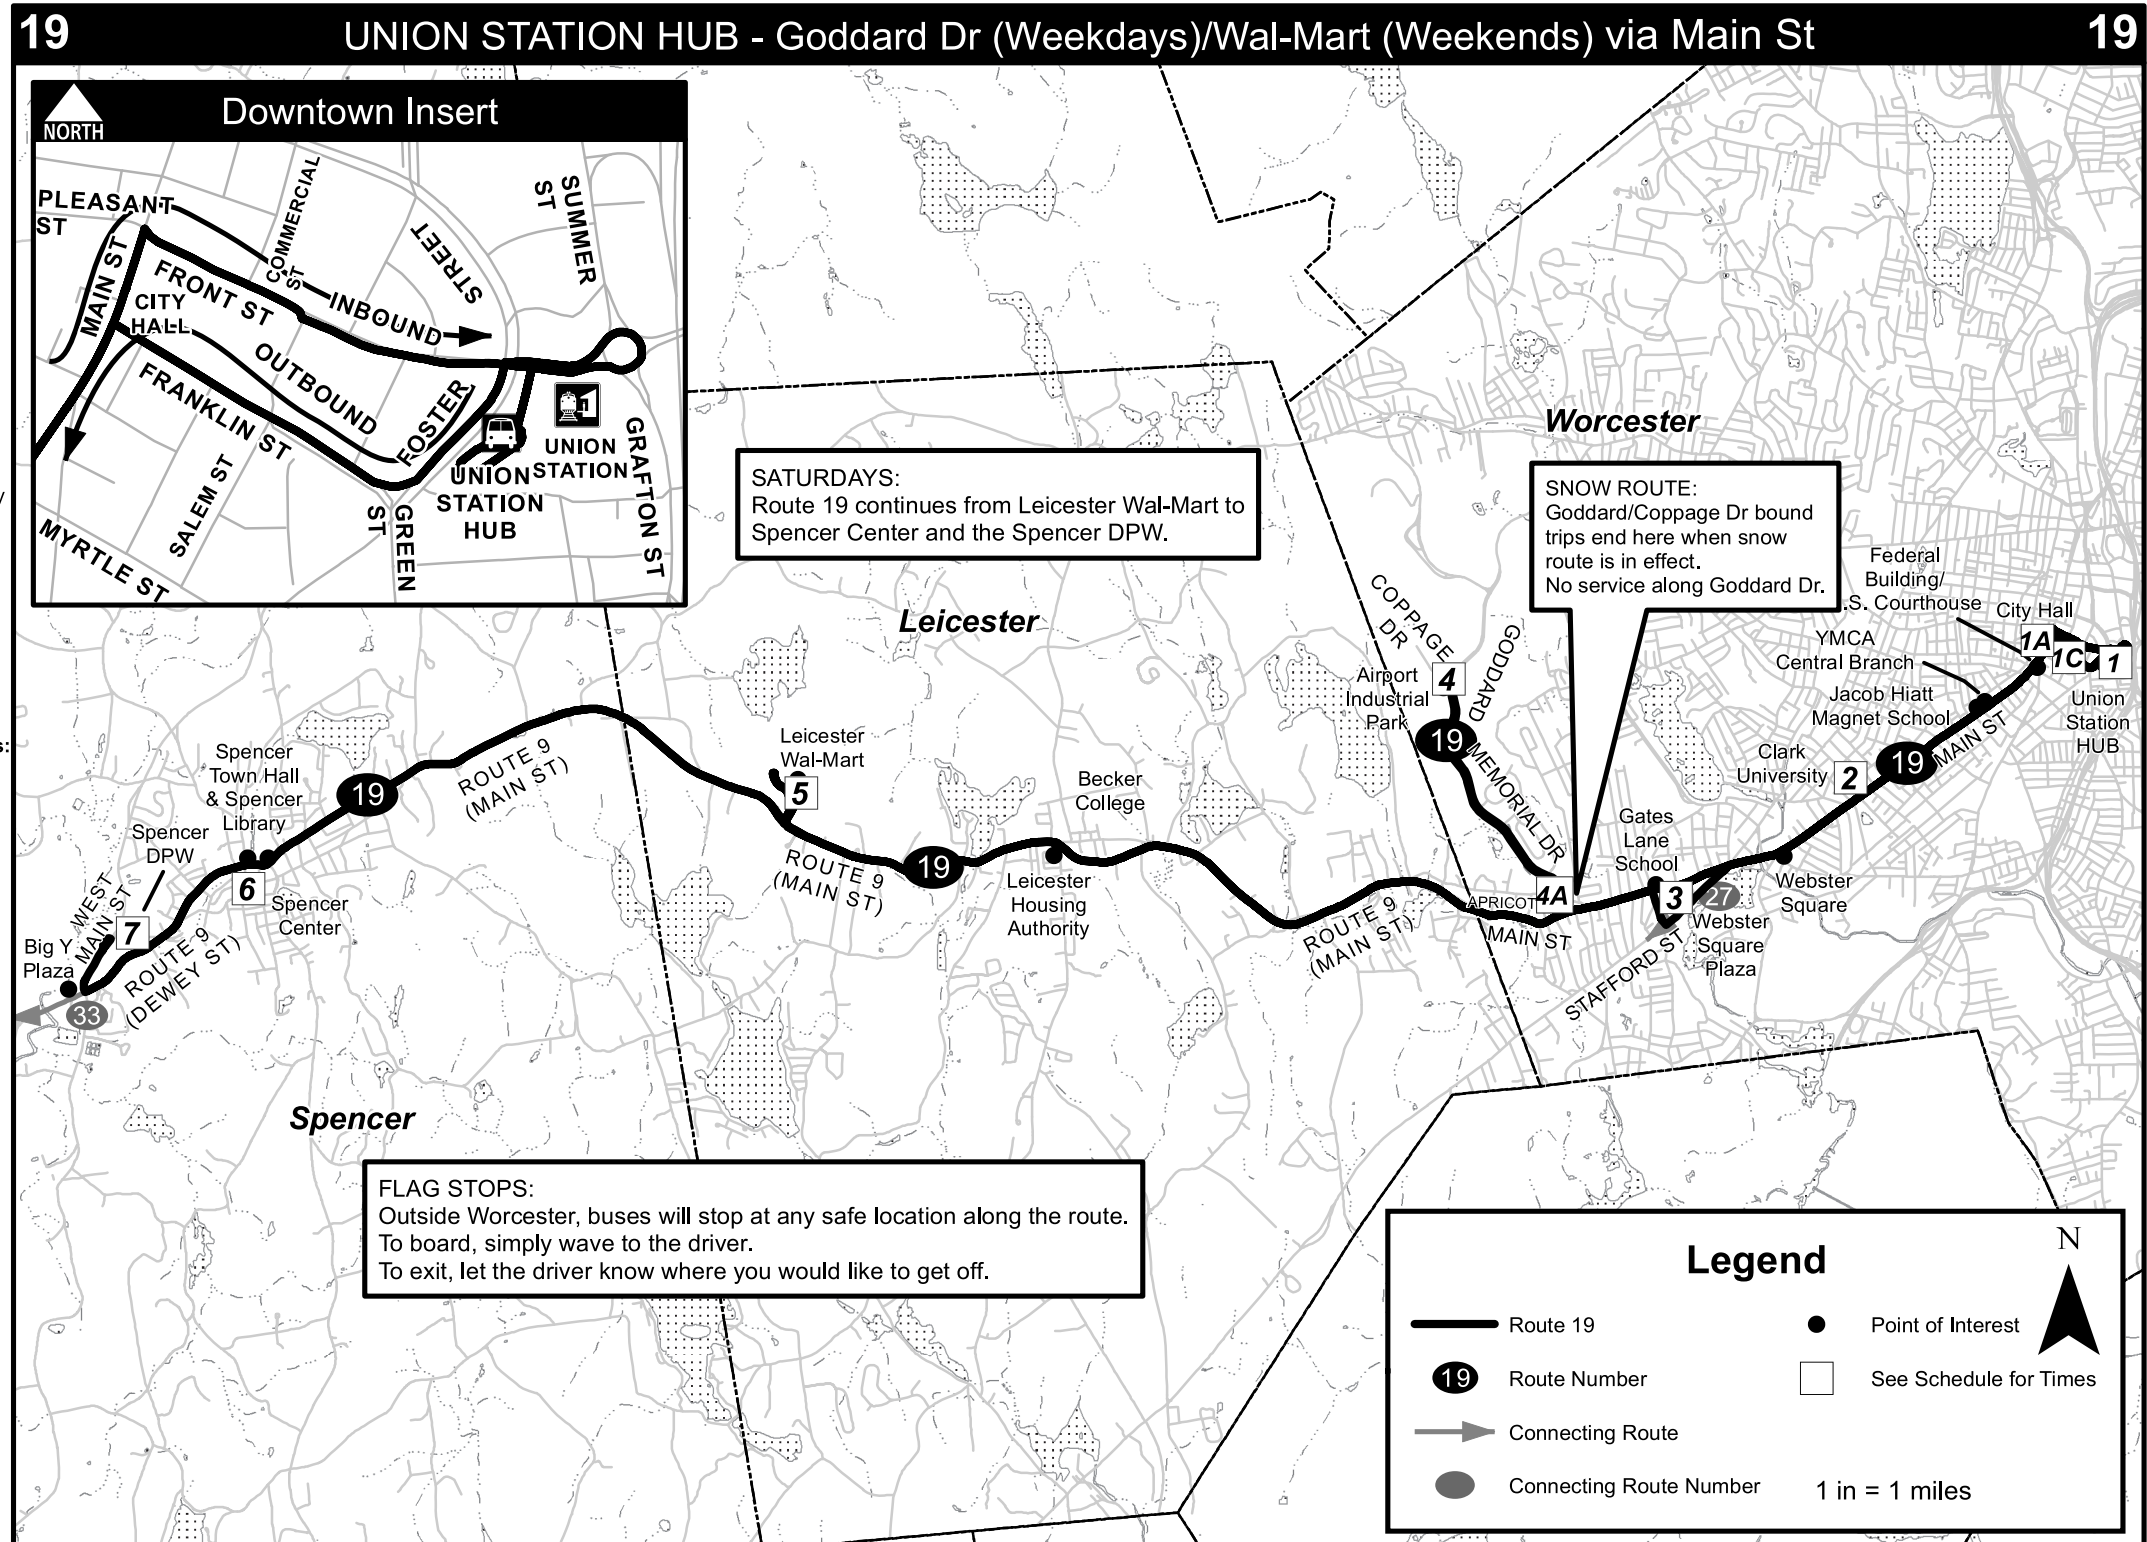

Route 19 Serving:

- ~ Federal Building/ U.S. Courthouse
- ~ YMCA Central Branch
- ~ Jacob Hiatt Magnet School
- ~ Clark University
- ~ Webster Square Plaza
- ~ Webster Square Plaza
- ~ Gates Lane School

Rte 19 Weeknd Only

- ~ Becker College (Leicester campus)
- ~ Leicester Center
- ~ Leicester Wal-Mart
- ~ Spencer Center
- ~ Spencer DPW Garage

Connecting Routes:

- Route 23
- Route 27
- Route 33

Data provided by the WRTA, CMRPC, massDOT and EOE/MassGIS. Produced by the Central Massachusetts Regional Planning Commission (CMRPC) Date: 6/1/2017