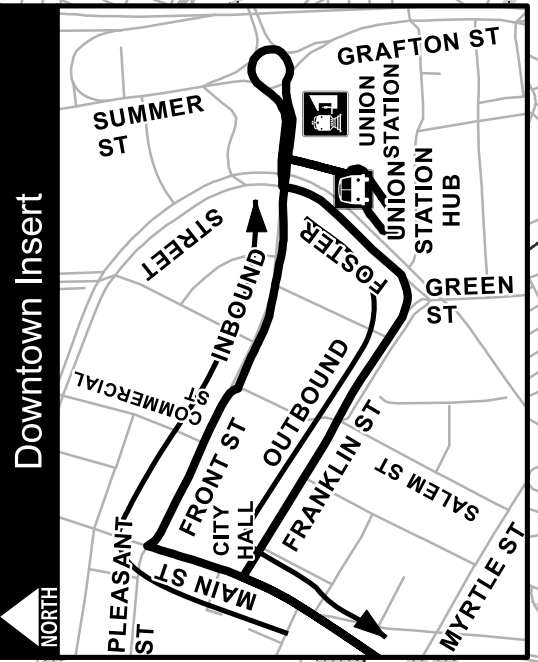

**All Routes Serve:**

- ~ Union Station
- ~ WRTA Customer Service Center

**Route 27 Serving:**

- ~ Federal Building/ U.S. Courthouse
- ~ YMCA Central Branch
- ~ Jacob Hiatt Magnet School
- ~ Clark University
- ~ Webster Square
- ~ Webster Square Plaza
- ~ Auburn Mall

**Connecting Routes:**

- Route 5
- Route 19
- Route 25
- Route 29
- Route 33
- Route 42

## 27 UNION STATION HUB - Auburn Mall via Main St 27

**Legend**

|  |                   |  |                         |
|--|-------------------|--|-------------------------|
|  | Route 27          |  | Connecting Route        |
|  | Route Deviation   |  | Connecting Route Number |
|  | Route Number      |  | See Schedule for Times  |
|  | Point of Interest |  | 1 in = 0.5 miles        |