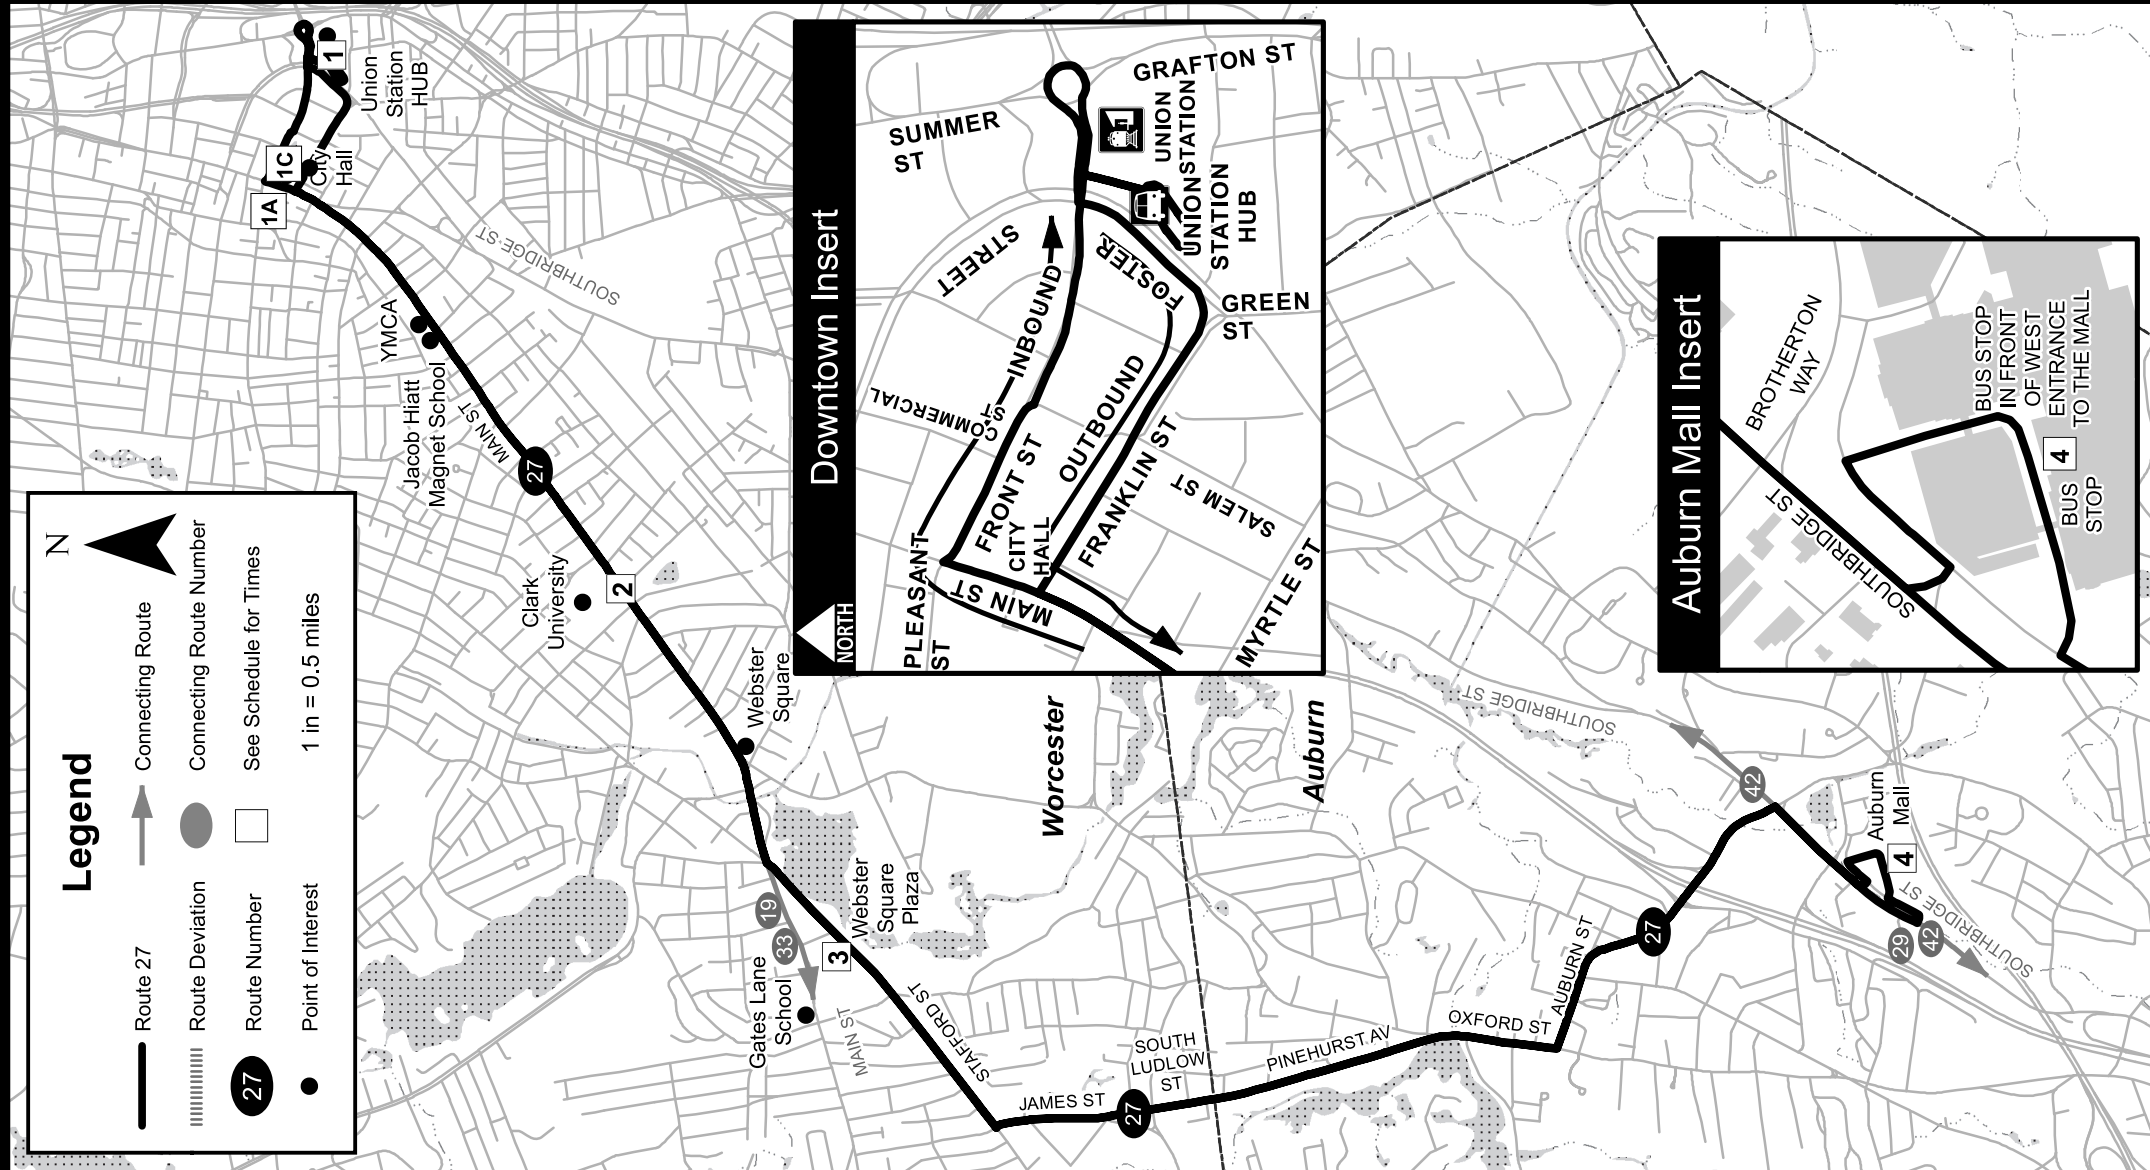

**All Routes Serve:**

- ~ Union Station
- ~ WRTA Customer Service Center

**Route 27 Serving:**

- ~ Federal Building/ U.S. Courthouse
- ~ YMCA Central Branch
- ~ Jacob Hiatt Magnet School
- ~ Clark University
- ~ Webster Square
- ~ Webster Square Plaza
- ~ Auburn Mall

**Connecting Routes:**

- Route 5
- Route 19
- Route 25
- Route 29
- Route 33
- Route 42

## 27 UNION STATION HUB - Auburn Mall via Main St 27

**Legend**

|  |                   |  |                         |
|--|-------------------|--|-------------------------|
|  | Route 27          |  | Connecting Route        |
|  | Route Deviation   |  | Connecting Route Number |
|  | Route Number      |  | See Schedule for Times  |
|  | Point of Interest |  | 1 in = 0.5 miles        |