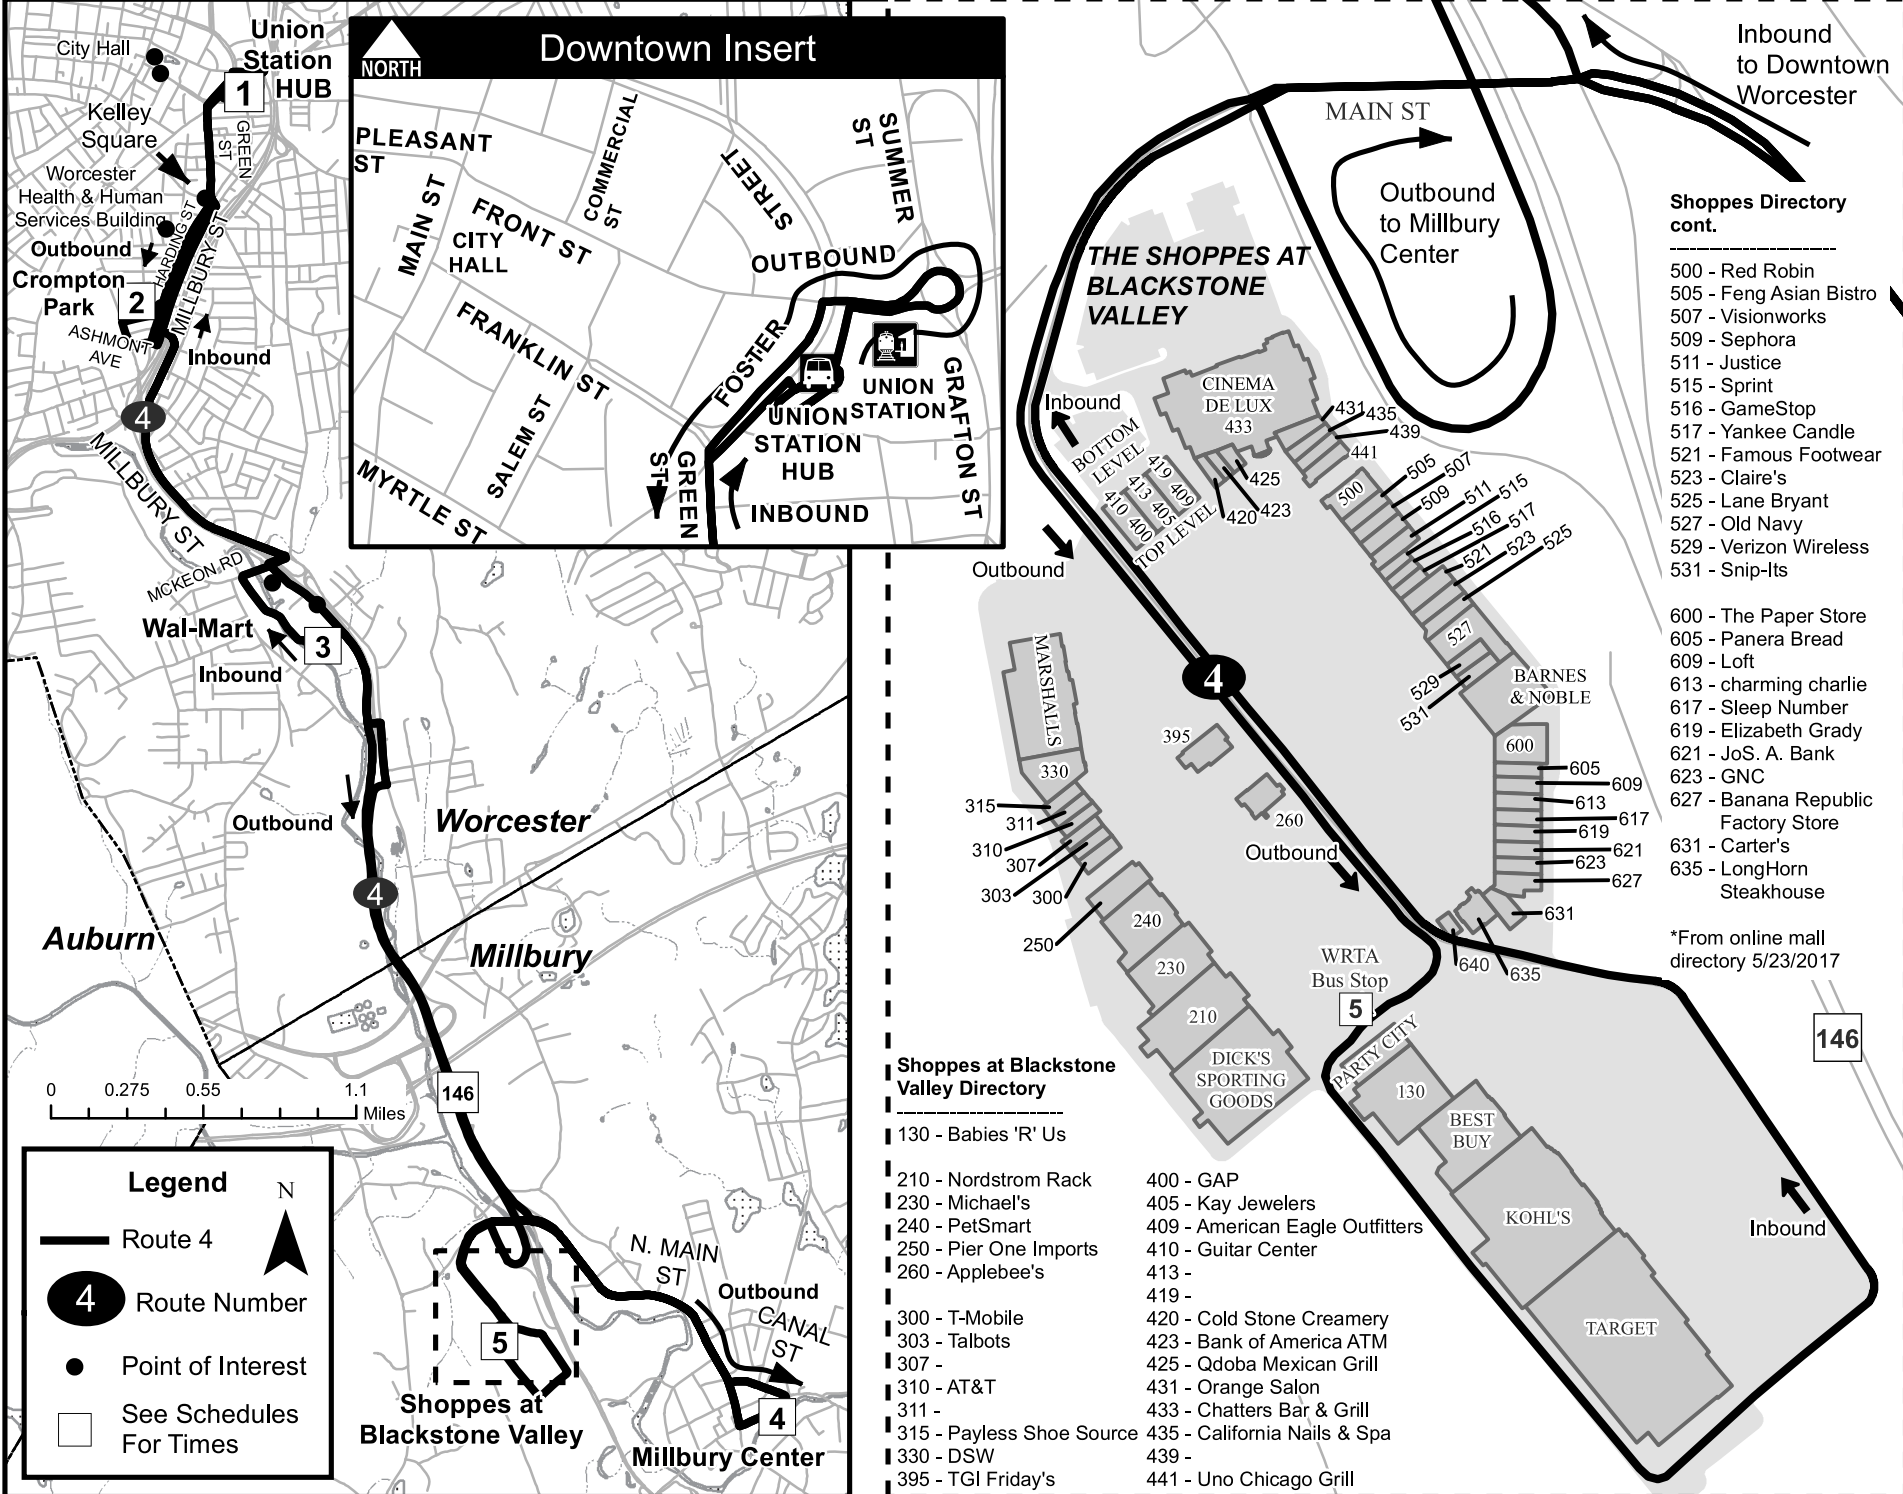

SATURDAYS

600a**	610a	615a	627a	.....
700a**	710a	715a	727a	.....
800a**	810a	815a	827a	.....
900a	910a	915a	925a	932a
1015a	1025a	1030a	1040a	1047a
1130a	1140a	1145a	1155a	1202p
1250p	100p	105p	115p	122p
205p	215p	220p	230p	237p
320p	330p	335p	345p	352p
435p	445p	450p	500p	507p
550p	600p	605p	615p	622p
705p	715p	720p	730p	737p
820p	830p	835p	845p	852p
935p	940p	945p	952p	957p

**These trips end/start at Milbury Ctr, No Blackstone Shoppes Service

SUNDAYS

1015a	1025a	1030a	1040a	1047a
1130a	1140a	1145a	1155a	1202p
1250p	100p	105p	115p	122p
205p	215p	220p	230p	237p
320p	330p	335p	345p	352p
435p	445p	450p	500p	507p

INBOUND

WEEKDAYS

See the map for matching timepoint locations

5	4	3	2	1
BUS STARTS Shoppes at Blackstone Valley	BUS Leaves Millbury Center	BUS Leaves Walmart	BUS Leaves Crompton Park	BUS ENDS Union Station Hub
655a	702a	716a	724a	730a
810a	817a	831a	839a	845a
925a	932a	946a	954a	1000a
1040a	1047a	1101a	1109a	1115a
1155a	1202p	1216p	1224p	1230p
110p	117p	131p	139p	145p
225p	232p	246p	254p	300p
340p	347p	401p	409p	415p
455p	502p	516p	524p	530p
610p	617p	631p	639p	645p
725p	732p	746p	754p	800p
840p	847p	901p	909p	915p

*This trip does not go through Milbury Center

SATURDAYS

.....	630a**	641a	649a	655a
.....	730a**	741a	749a	755a
.....	830a**	841a	849a	855a
935a	942a	956a	1004a	1010a
1050a	1057a	1111a	1119a	1125a
1205p	1212p	1226p	1234p	1240p
125p	132p	146p	154p	200p
240p	247p	301p	309p	315p
355p	402p	416p	424p	430p
510p	517p	531p	539p	545p
625p	632p	646p	654p	700p
740p	747p	801p	809p	815p
855p	902p	916p	924p	930p
1000p***	.....	.....	.....	1015p

***Express trip from Shoppes to Hub

SUNDAYS

1050a	1057a	1111a	1119a	1125a
1205p	1212p	1226p	1234p	1240p
125p	132p	146p	154p	200p
240p	247p	301p	309p	315p
355p	402p	416p	424p	430p
510p	517p	531p	539p	545

Route 4

**UNION STATION HUB -
SHOPPES at BLACKSTONE VALLEY
via Millbury St.**

Effective Date: June 24, 2017

Worcester Regional Transit Authority

Serving:

Canal District

Kelley Square

Green Island

Worcester Health & Human Services Bldg.

Crompton Park

Walmart (Rte. 146)

Shoppes at Blackstone Valley

Translation

English: If this information is needed in another language, please visit www.therta.com and use the Google Translate feature.

Portuguese: Se esta informação é necessária em outro idioma, por favor visite www.therta.com e use o Google Translate.

Spanish: Si necesita esta información en otro idioma, por favor visite www.therta.com y utilice Google Translate.

French: Si vous désirez ces renseignements dans une autre langue, prière de vous servir de Google Translate qui se trouve à l'adresse suivante: www.therta.com.

Polish: Jeśli ta informacja jest potrzebna w innym języku, proszę odwiedzić www.therta.com i korzystać z Google Translate funkcji.

Vietnamese: Nếu thông tin này là cần thiết trong một ngôn ngữ khác, vui lòng truy cập www.therta.com và sử dụng các tính năng của Google Translate.

Chinese (Traditional): 如果此信息需要以另一種語言，請訪問www.therta.com並使用谷歌翻譯功能。

Swahili: Kama unahitaji habari hii katika nyingine lugha, unaweza kubonyeza mahali panaandikwa "Google Translate" hapa juu.

Note: French, Spanish, Polish and Portuguese translations were created by human translation from the English version. Vietnamese, Chinese and Swahili translations were created from the English version using Google Translate. There are likely grammatical errors in these translations, however time constraints required use of Google Translate for bus schedule printing within necessary timeframe (June 2017)

**For Transit Information Call
508-791-9782 or visit
www.therta.com**

4 UNION STATION HUB – MILLBURY CTR & SHOPPES at BLACKSTONE VALLEY via Millbury St 4

Thank You for riding the