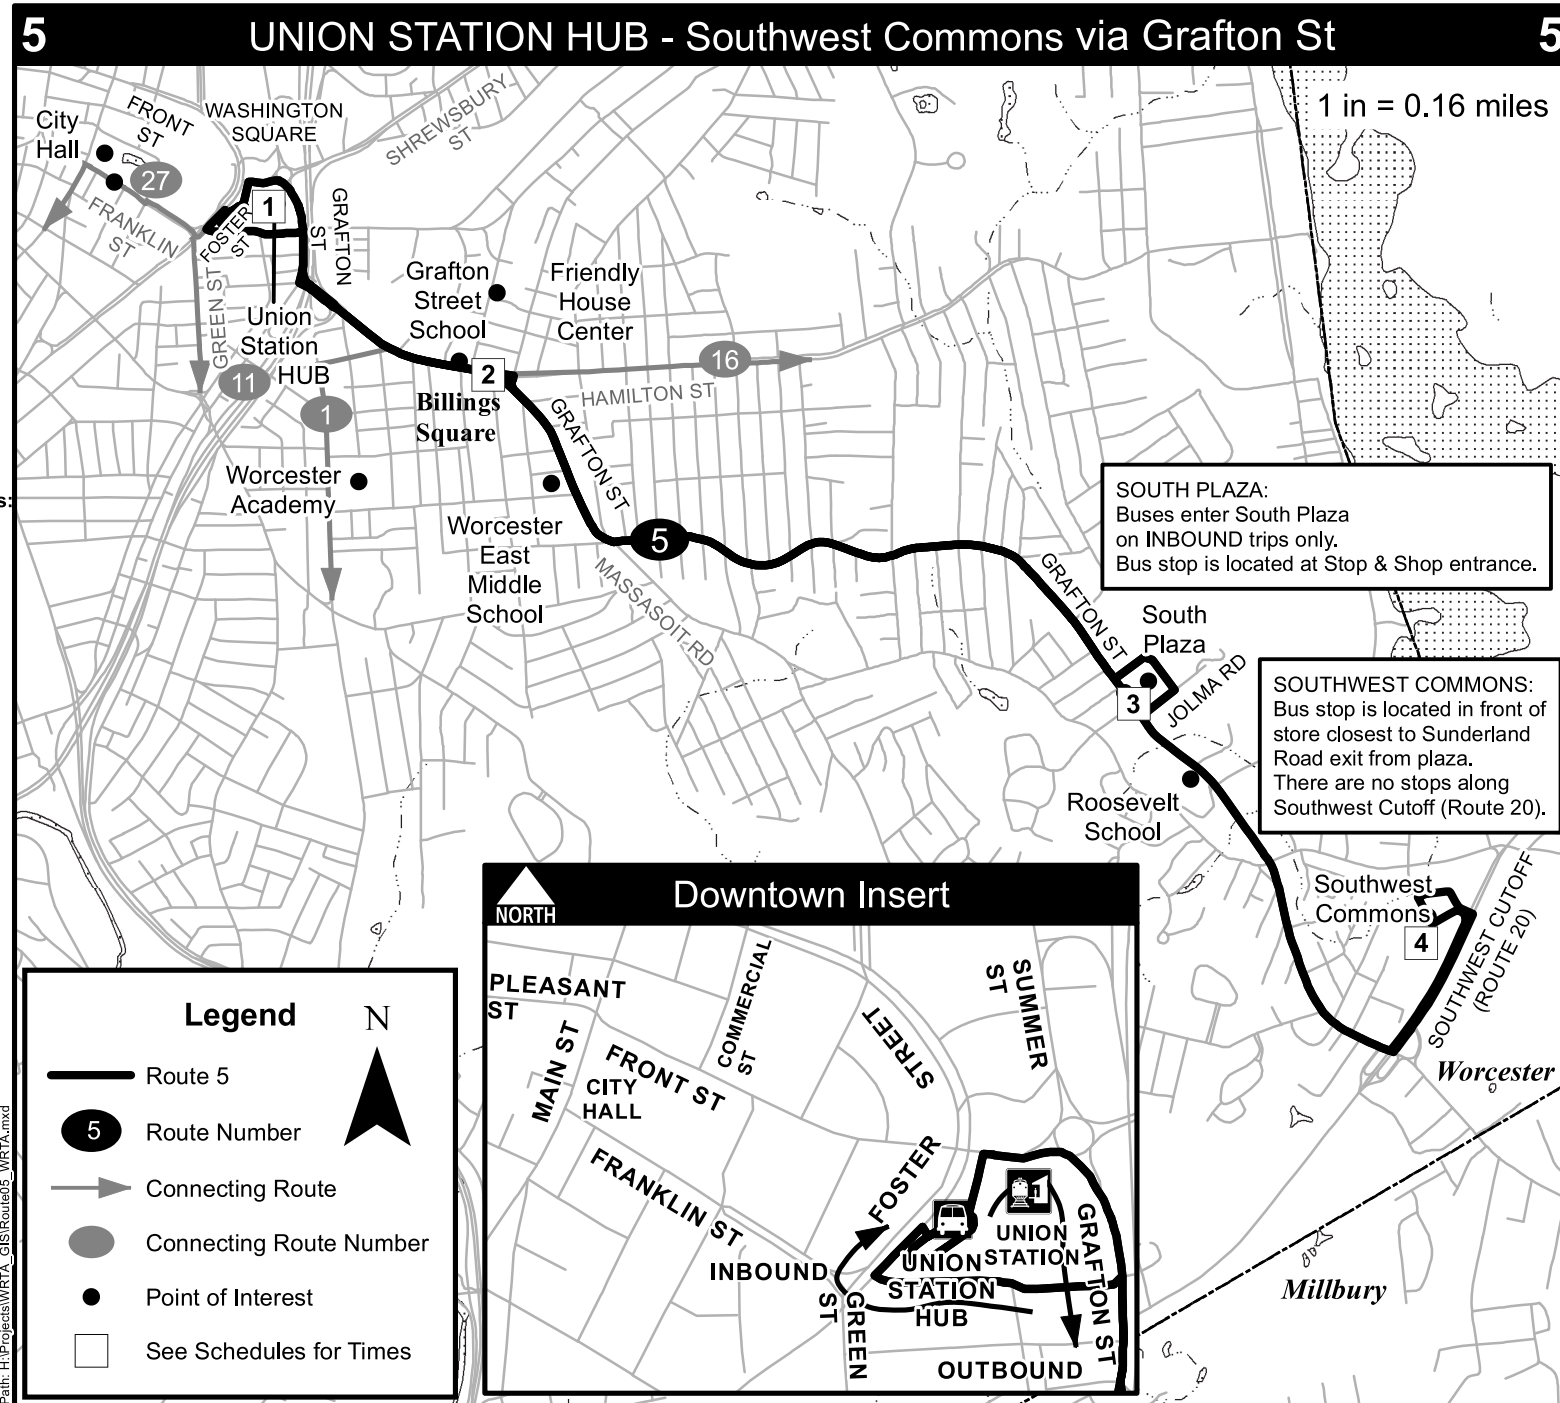

HOLIDAY SERVICE: Saturday* Service is provided on Martin Luther King, Jr. Day, Presidents' Day, Patriots' Day, Columbus Day, and the day after Thanksgiving.

Weekday Service is provided on Veterans' Day.

Routes 29, 33, 42 and community shuttles operate on a weekday schedule on these holidays. Routes 19 and 30 operate on a modified Saturday schedule on these holidays.

NO SERVICE ON: New Years Day; Memorial Day; Independence Day; Labor Day; Thanksgiving Day; Christmas Day

Please...NO Smoking, Eating, Drinking or Music

**The Federal Transit Administration permits transit systems to set a minimum age limit for children riding without a parent or guardian. The WRTA has set this age limit at Nine (9) years old. In order to ensure compliance with this age limit, operators may question a child seeking to board a bus who appears, in the operator's opinion, to be Eight (8) years old or younger. If an operator is not satisfied with a child's answer, the operator may call for assistance from a WRTA supervisor and/or public safety personnel. This policy applies to Paratransit Service as well.

All Routes Serve:

- ~ Union Station
- ~ WRTA Customer Service Center

Route 5 Serving:

- ~ Grafton Street School
- ~ Billings Square
- ~ St. Stephen's School
- ~ Worcester East Middle School
- ~ Rice Square
- ~ South Plaza
- ~ Roosevelt School
- ~ Southwest Commons

Connecting Routes:

- Route 11
- Route 16
- Route 27

Data provided by the WRTA, CMRPC, massDOT and EOE/MassGIS. Produced by the Central Massachusetts Regional Planning Commission (CMRPC) Date: 5/31/2017

Thank You for riding the **WRTA!**