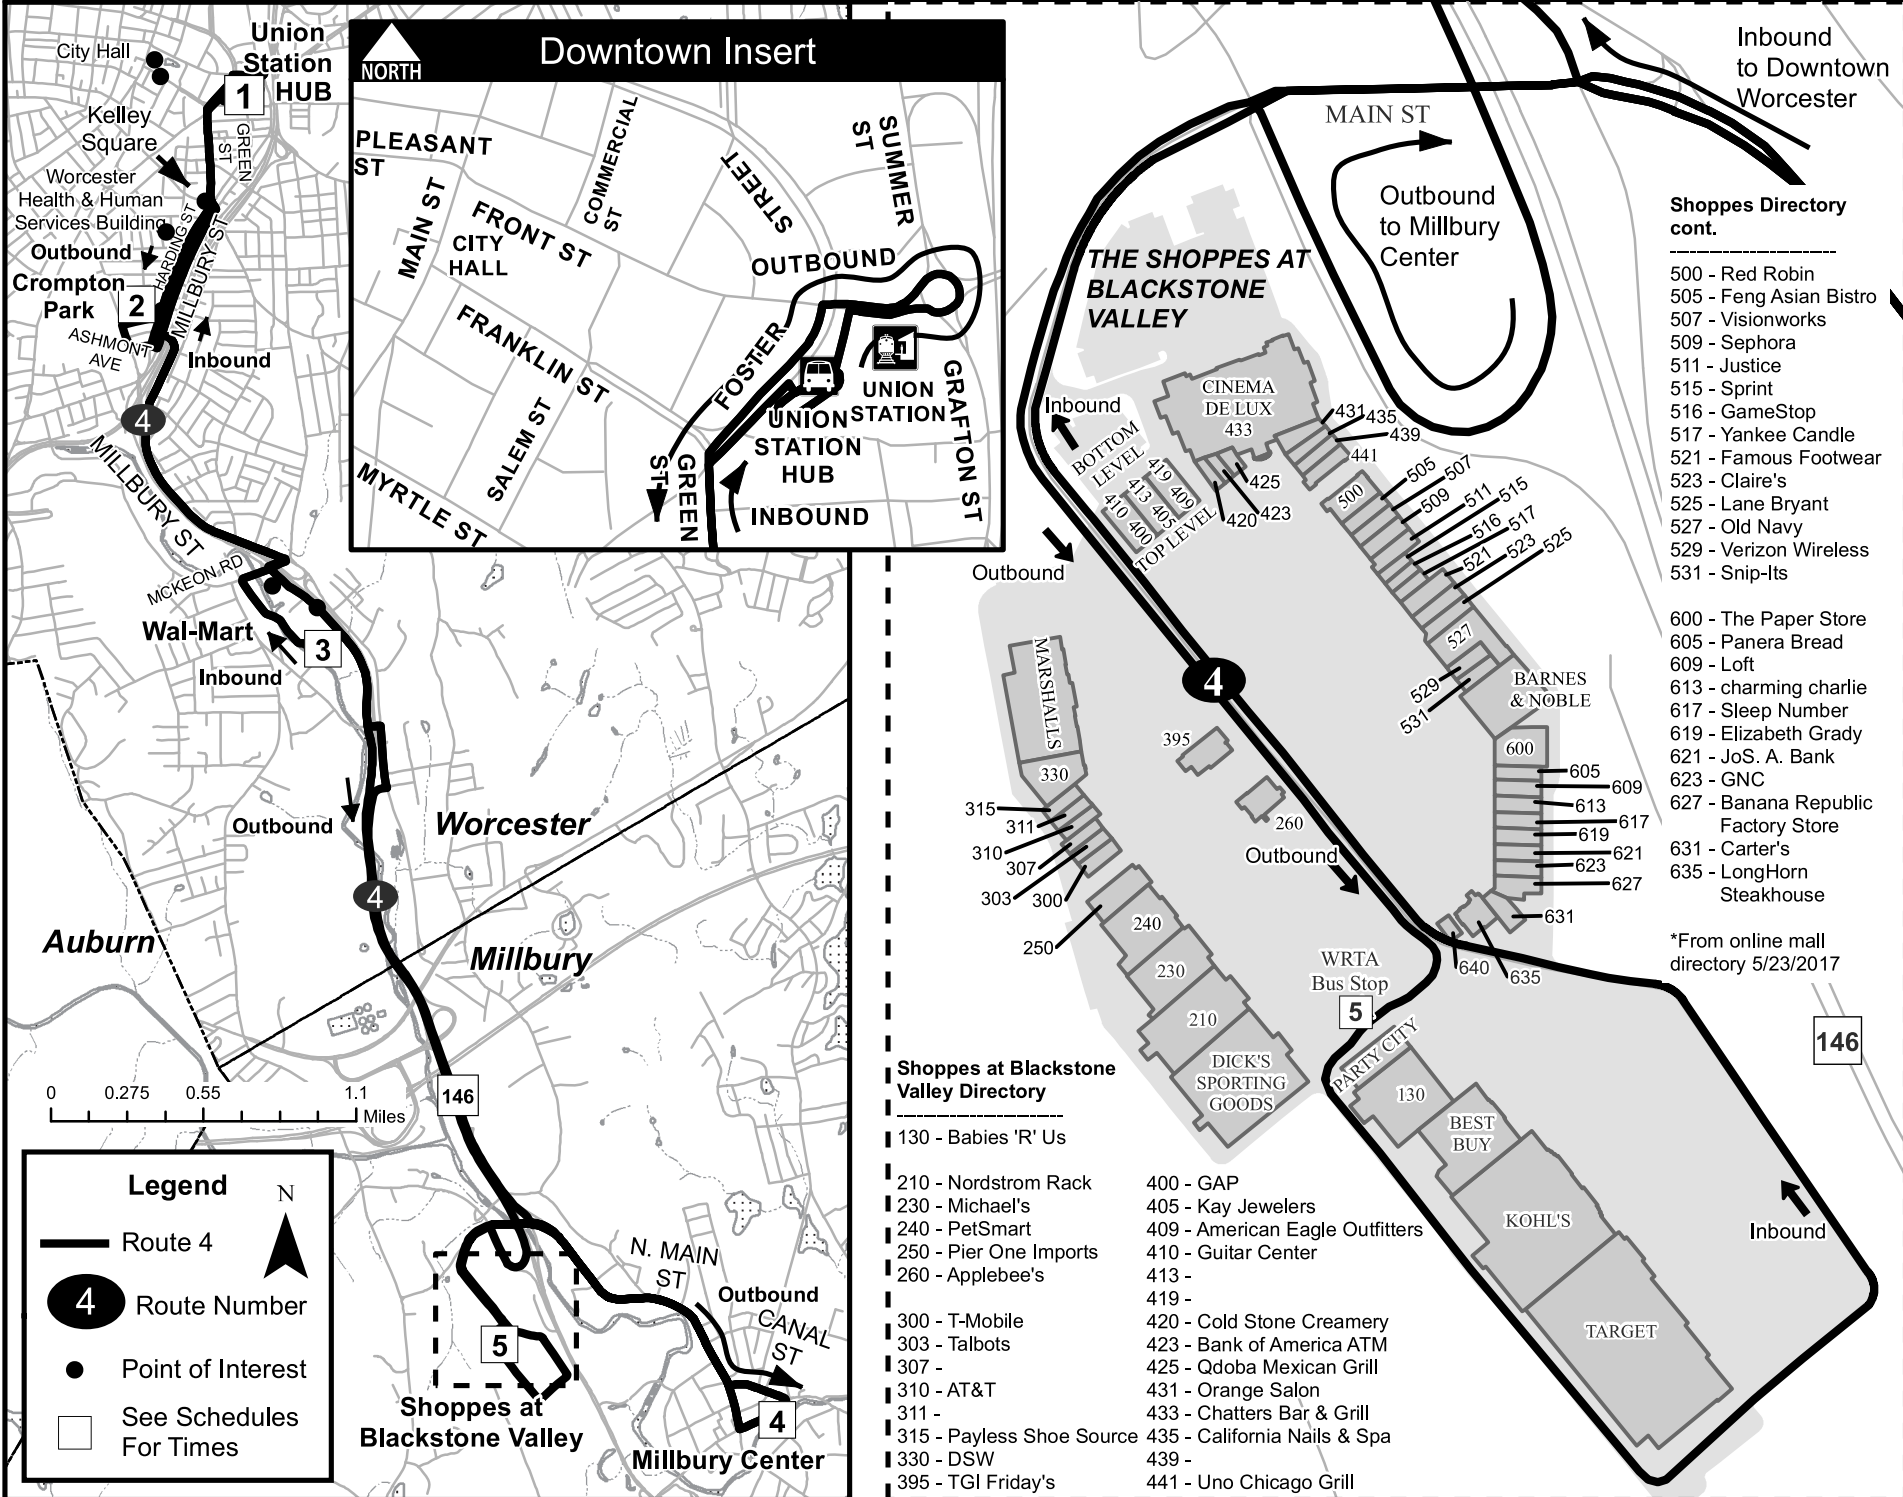

*This trip does not go through Milbury Center

SATURDAYS

**600a	607a	612a	627a	.....
**700a	707a	712a	727a	.....
**800a	807a	812a	827a	.....
900a	907a	912a	925a	932a
1015a	1022a	1027a	1040a	1047a
1130a	1137a	1142a	1155a	1202p
1245p	1252p	1257p	110p	117p
200p	207p	212p	225p	232p
315p	322p	327p	340p	347p
430p	437p	442p	455p	502p
545p	552p	557p	610p	617p
700p	707p	712p	725p	732p
815p	822p	827p	840p	847p
930p	937p	942p	947p	952p

**These trips end/start at Milbury Ctr, No Blackstone Shoppes Service

SUNDAYS

1015a	1022a	1027a	1040a	1047a
1130a	1137a	1142a	1155a	1202p
1245p	1252p	1257p	110p	117p
200p	207p	212p	225p	232p
315p	322p	327p	340p	347p
430p	437p	442p	455p	502p

INBOUND

WEEKDAYS

See the map for matching timepoint locations

5	4	3	2	1
BUS STARTS Shoppes at Blackstone Valley	BUS Leaves Millbury Center	BUS Leaves Walmart	BUS Leaves Crompton Park	BUS ENDS Union Station Hub
655a	705a	715a	724a	730a
810a	820a	830a	839a	845a
925a	935a	945a	954a	1000a
1040a	1050a	1100a	1109a	1115a
1155a	1205p	1215p	1224p	1230p
110p	120p	130p	139p	145p
225p	235p	245p	254p	300p
340p	350p	400p	409p	415p
455p	505p	515p	524p	530p
610p	620p	630p	639p	645p
725p	735p	745p	754p	800p
840p	850p	900p	909p	915p

SATURDAYS

.....	**630a	641a	649a	655a
.....	**730a	741a	749a	755a
.....	**830a	841a	849a	855a
935a	945a	955a	1004a	1010a
1050a	1100a	1110a	1119a	1125a
1205p	1215p	1225p	1234p	1240p
120p	130p	140p	149p	155p
235p	245p	255p	304p	310p
350p	400p	410p	419p	425p
505p	515p	525p	534p	540p
620p	630p	640p	649p	655p
735p	745p	755p	804p	810p
850p	900p	910p	919p	925p
**955p	.....	.....	.....	1010p

***Express trip from Shoppes to Hub

SUNDAYS

1050a	1100a	1110a	1119a	1125a
1205p	1215p	1225p	1234p	1240p
120p	130p	140p	149p	155p
235p	245p	255p	304p	310p
350p	400p	410p	419p	425p
505p	515p	525p	534p	540p

Route 4

**UNION STATION HUB -
SHOPPES at BLACKSTONE VALLEY
via Millbury St.**

Effective Date: August 26, 2017

Worcester Regional Transit Authority

Serving:

Canal District

Kelley Square

Green Island

Worcester Health & Human Services Bldg.

Crompton Park

Walmart (Rte. 146)

Shoppes at Blackstone Valley

Translation

English: If this information is needed in another language, please visit www.therta.com and use the Google Translate feature.

Portuguese: Se esta informação é necessária em outro idioma, por favor visite www.therta.com e use o Google Translate.

Spanish: Si necesita esta información en otro idioma, por favor visite www.therta.com y utilice Google Translate.

French: Si vous désirez ces renseignements dans une autre langue, prière de vous servir de Google Translate qui se trouve à l'adresse suivante: www.therta.com.

Polish: Jeśli ta informacja jest potrzebna w innym języku, proszę odwiedzić www.therta.com i korzystać z Google Translate funkcji.

Vietnamese: Nếu thông tin này là cần thiết trong một ngôn ngữ khác, vui lòng truy cập www.therta.com và sử dụng các tính năng của Google Translate.

Chinese (Traditional): 如果此信息需要以另一種語言，請訪問www.therta.com並使用谷歌翻譯功能。

Swahili: Kama unahitaji habari hii katika nyingine lugha, unaweza kubonyeza mahali panaandikwa "Google Translate" hapa juu.

Note: French, Spanish, Polish and Portuguese translations were created by human translation from the English version. Vietnamese, Chinese and Swahili translations were created from the English version using Google Translate. There are likely grammatical errors in these translations, however time constraints required use of Google Translate for bus schedule printing within necessary timeframe (June 2017)

**For Transit Information Call
508-791-9782 or visit
www.therta.com**

4 UNION STATION HUB – MILLBURY CTR & SHOPPES at BLACKSTONE VALLEY via Millbury St 4

Thank You for riding the