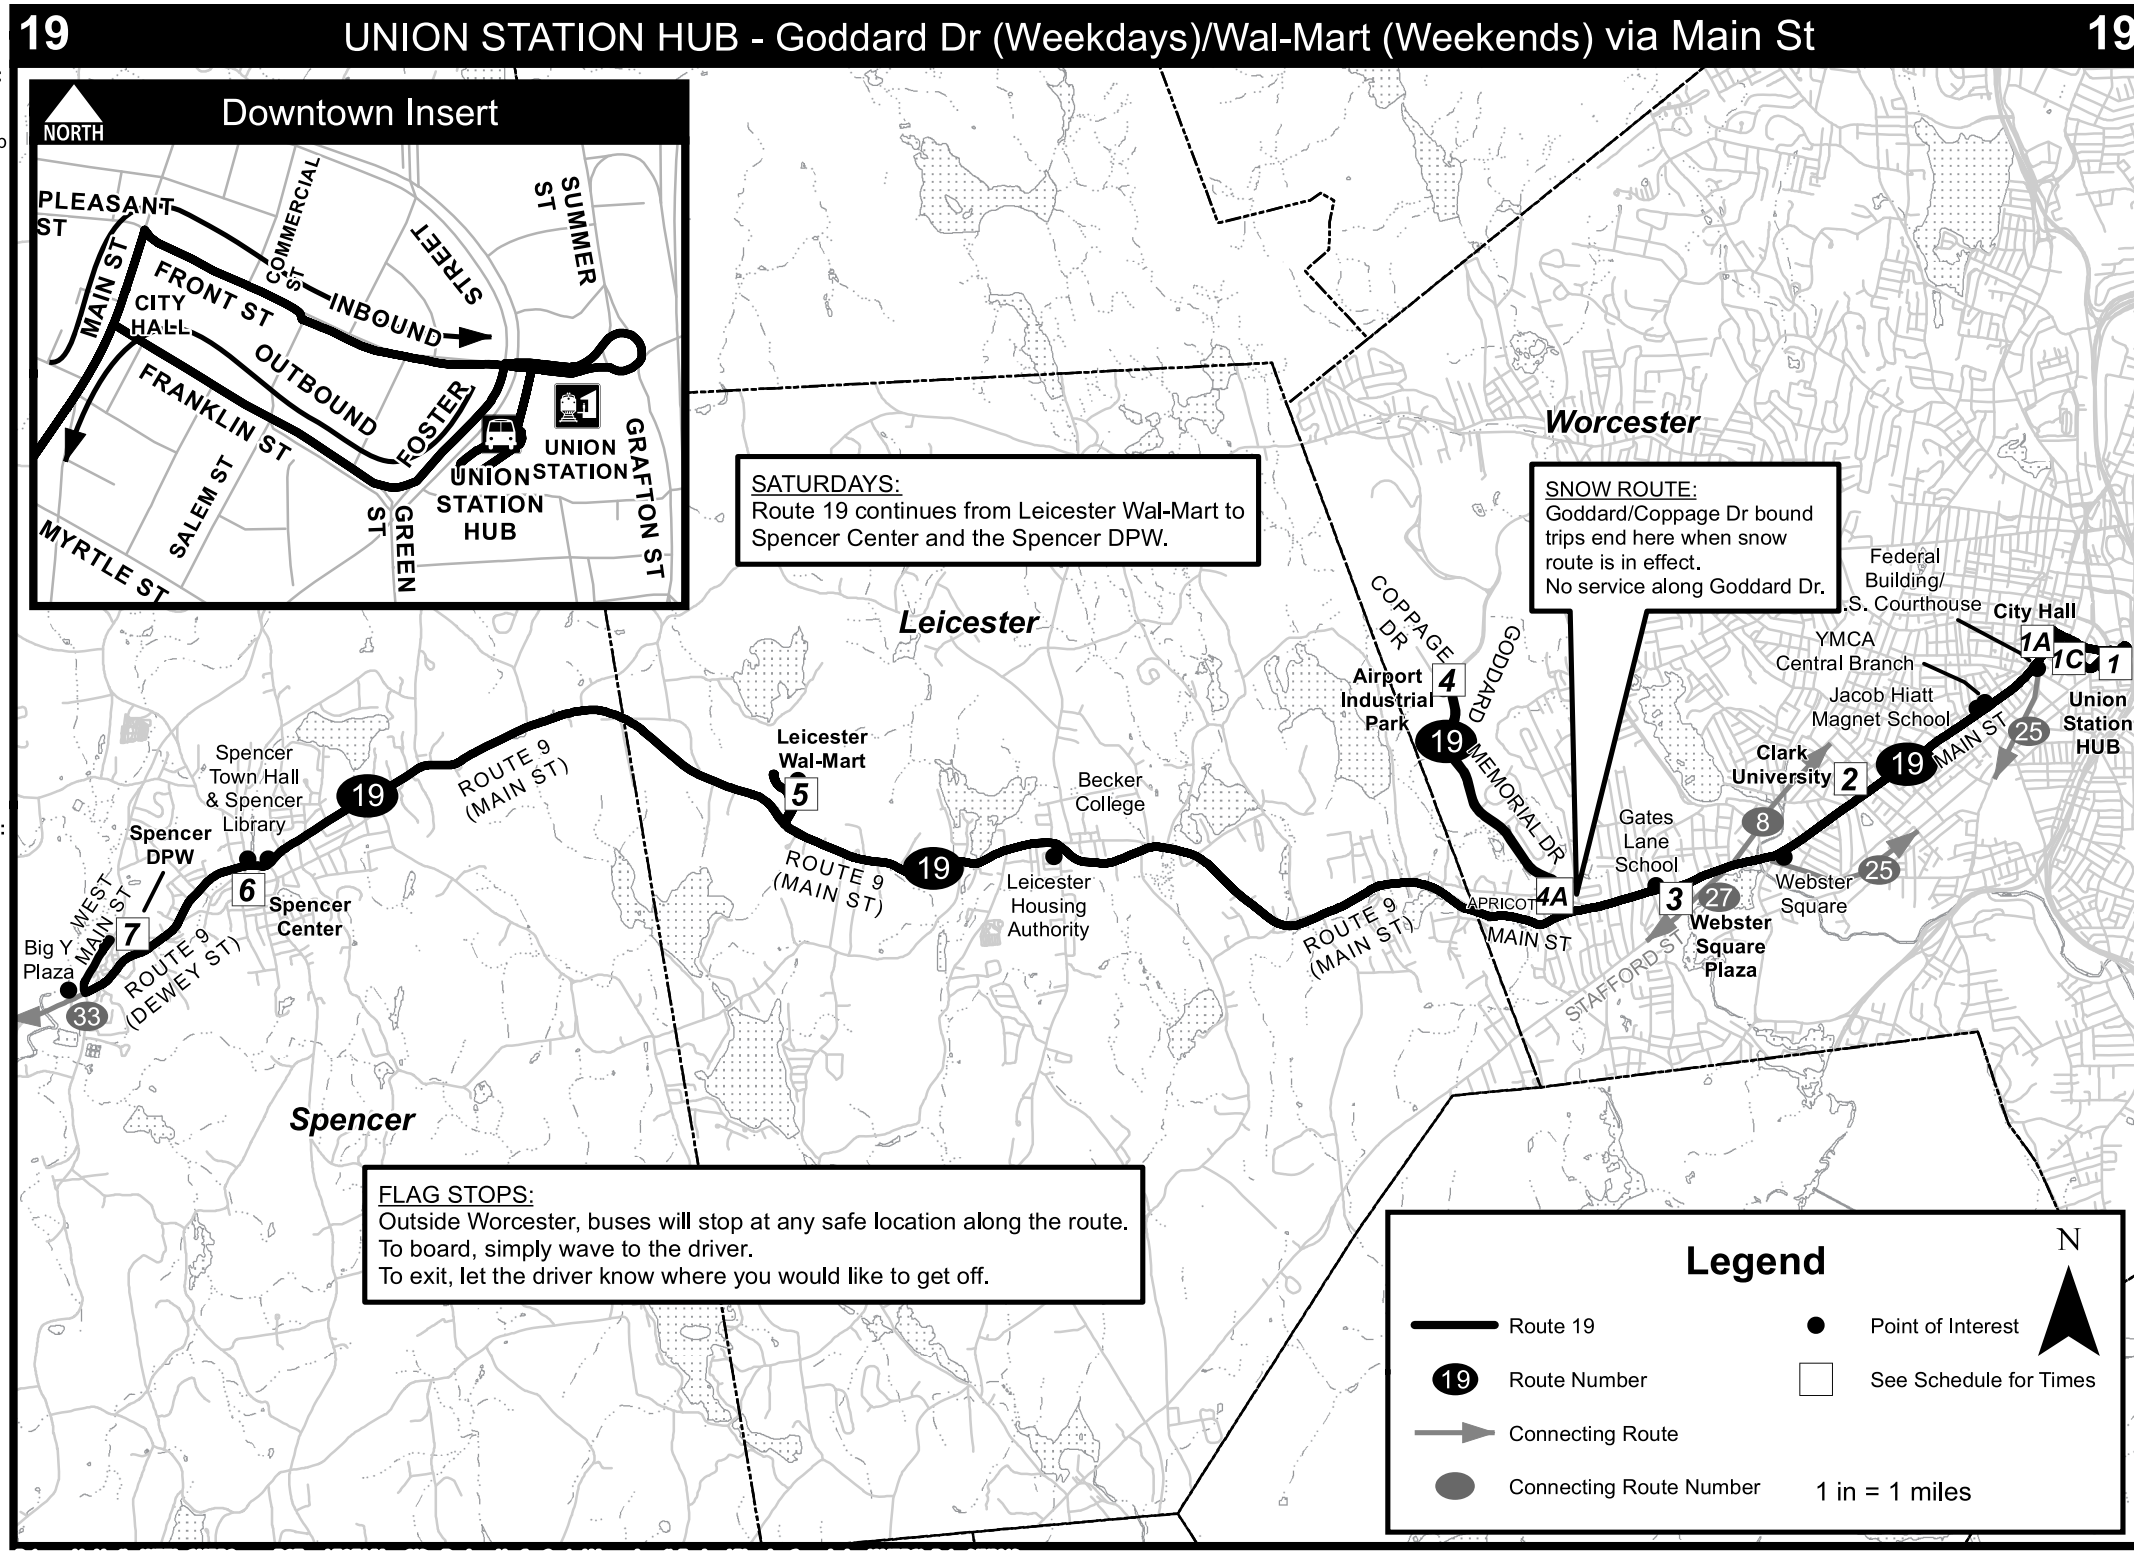

Most Routes Serve:

- ~ WRTA Customer Service Center/Hub
- ~ Union Station

Route 19 Serving:

- ~ City Hall
- ~ Federal Building/ U.S. Courthouse
- ~ YMCA Central Branch
- ~ Jacob Hiatt Magnet School
- ~ Clark University
- ~ Webster Square Plaza
- ~ Webster Square Plaza
- ~ Gates Lane School

Rt. 19 Weeknd Only

- ~ Becker College (Leicester campus)
- ~ Leicester Center
- ~ Leicester Wal-Mart
- ~ Spencer Center
- ~ Spencer DPW Garage

Connecting Routes:

- Route 8
- Route 23
- Route 25
- Route 27
- Route 33