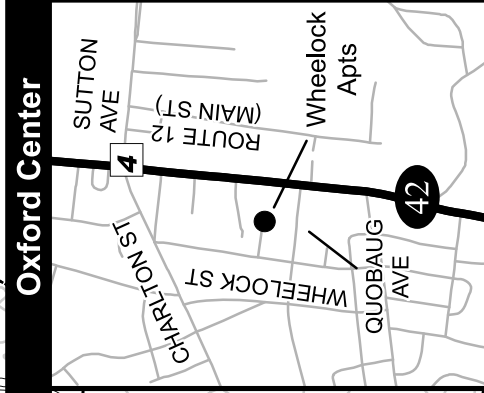

For Transit Information Call
508-791-9782 or visit
www.therta.com

FLAG STOPS:
Outside of Worcester, buses may stop at any safe location along the route. To get on, wave to the driver. To exit, let the driver know where you would like to get off.

Most Routes Serve:

- ~ WRTA Customer Service Center/Hub
- ~ Union Station

Route 42 Serving:

- ~ College of the Holy Cross
- ~ Auburn Mall
- ~ Wal-Mart (Oxford)
- ~ Oxford Center
- ~ Webster Plaza
- ~ Webster Town Hall