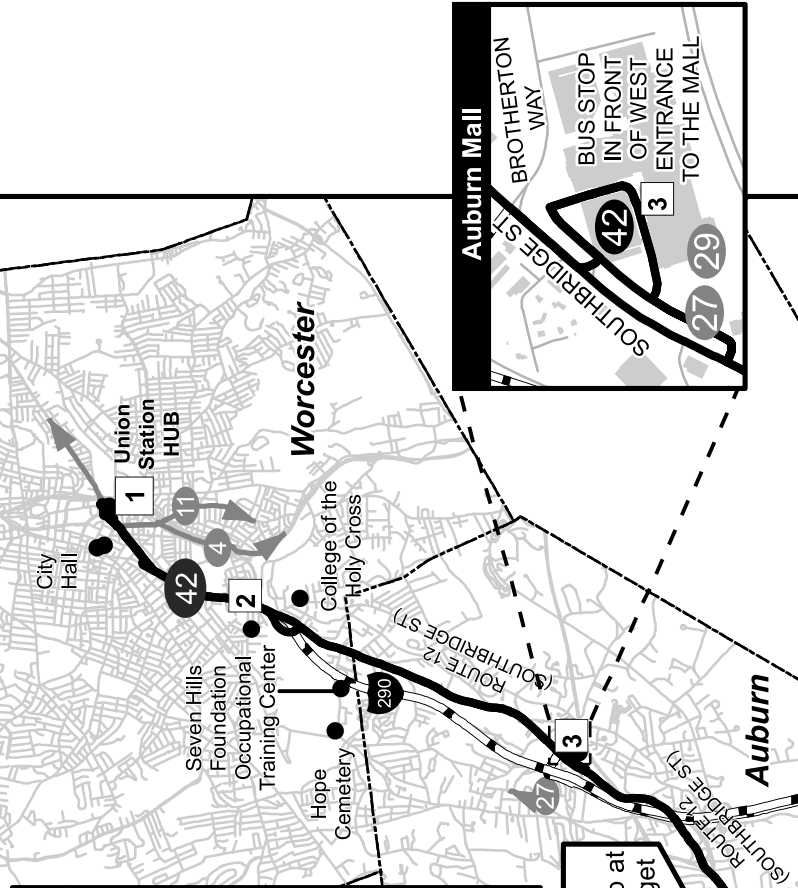

FLAG STOPS:
Outside of Worcester, buses may stop at any safe location along the route. To get on, wave to the driver. To exit, let the driver know where you would like to get off.

Most Routes Serve:

- ~ WRTA Customer Service Center/Hub
- ~ Union Station

Route 42 Serving:

- ~ College of the Holy Cross
- ~ Auburn Mall
- ~ Wal-Mart (Oxford)
- ~ Oxford Center
- ~ Webster Plaza
- ~ Webster Town Hall

Connecting Routes:

- Route 27
- Route 29

For additional service along Southbridge St., see Route 29.

Legend

- WRTA Bus Route
- Bus Route Deviation
- 42 Route Number
- ↑ Connecting Route
- Connecting Route Number
- Point of Interest
- See Schedule for Times

INTERSTATE 395 NOTICE:
NO boardings or drop offs ANYWHERE along the Route 42 Express section.

Data provided by the WRTA, CMRPC, massDOT and EOEA/MassGIS. Produced by the Central Massachusetts Regional Planning Commission (CMRPC) - Date: 6/4/2019

Thank You for riding the