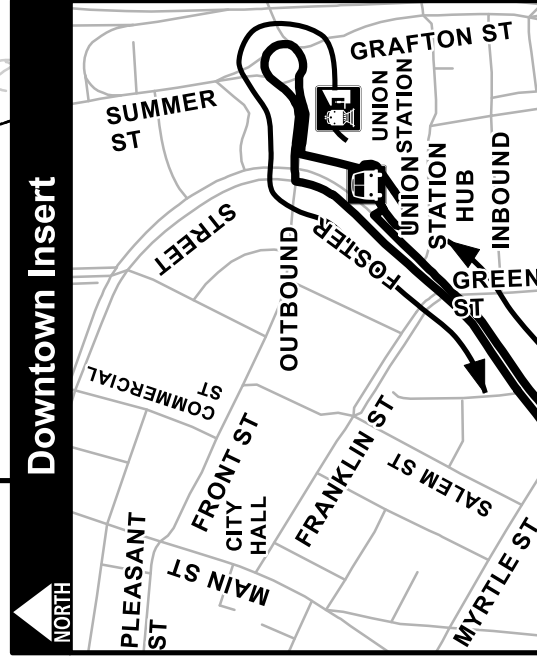

FLAG STOPS:
Outside of Worcester, buses may stop at any safe location along the route. To get on, wave to the driver. To exit, let the driver know where you would like to get off.

Most Routes Serve:

- ~ WRTA Customer Service Center/Hub
- ~ Union Station

Route 42 Serving:

- ~ College of the Holy Cross
- ~ Auburn Mall
- ~ Wal-Mart (Oxford)
- ~ Oxford Center
- ~ Webster Plaza
- ~ Webster Town Hall

Connecting Routes:

- Route 27
- Route 29

For additional service along Southbridge St., see Route 29.

Legend

- WRTA Bus Route
- Bus Route Deviation
- 42 Route Number
- ↑ Connecting Route
- Connecting Route Number
- Point of Interest
- See Schedule for Times

INTERSTATE 395 NOTICE:
NO boardings or drop offs ANYWHERE along the Route 42 Express section.

Data provided by the WRTA, CMRPC, massDOT and EOEA/MassGIS. Produced by the Central Massachusetts Regional Planning Commission (CMRPC) - Date: 6/4/2019

Thank You for riding the