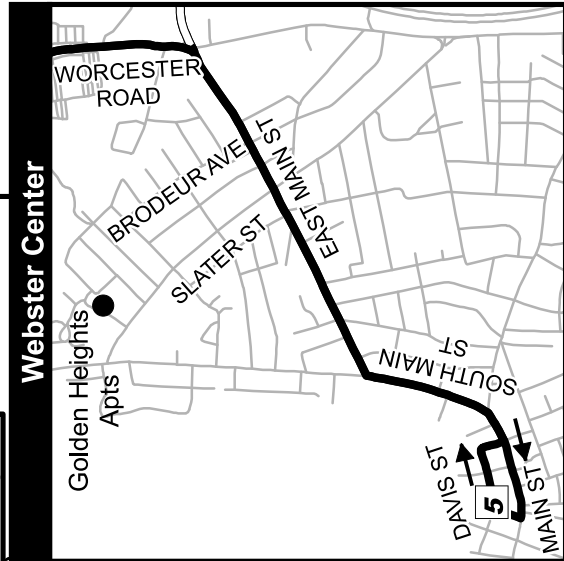

For Transit Information Call
508-791-9782 or visit
www.therta.com

FLAG STOPS:
Outside of Worcester, buses may stop at any safe location along the route. To get on, wave to the driver. To exit, let the driver know where you would like to get off.

Most Routes Serve:

- ~ WRTA Customer Service Center/Hub
- ~ Union Station

Route 42 Serving:

- ~ College of the Holy Cross
- ~ Auburn Mall
- ~ Wal-Mart (Oxford)
- ~ Oxford Center
- ~ Webster Plaza
- ~ Webster Town Hall