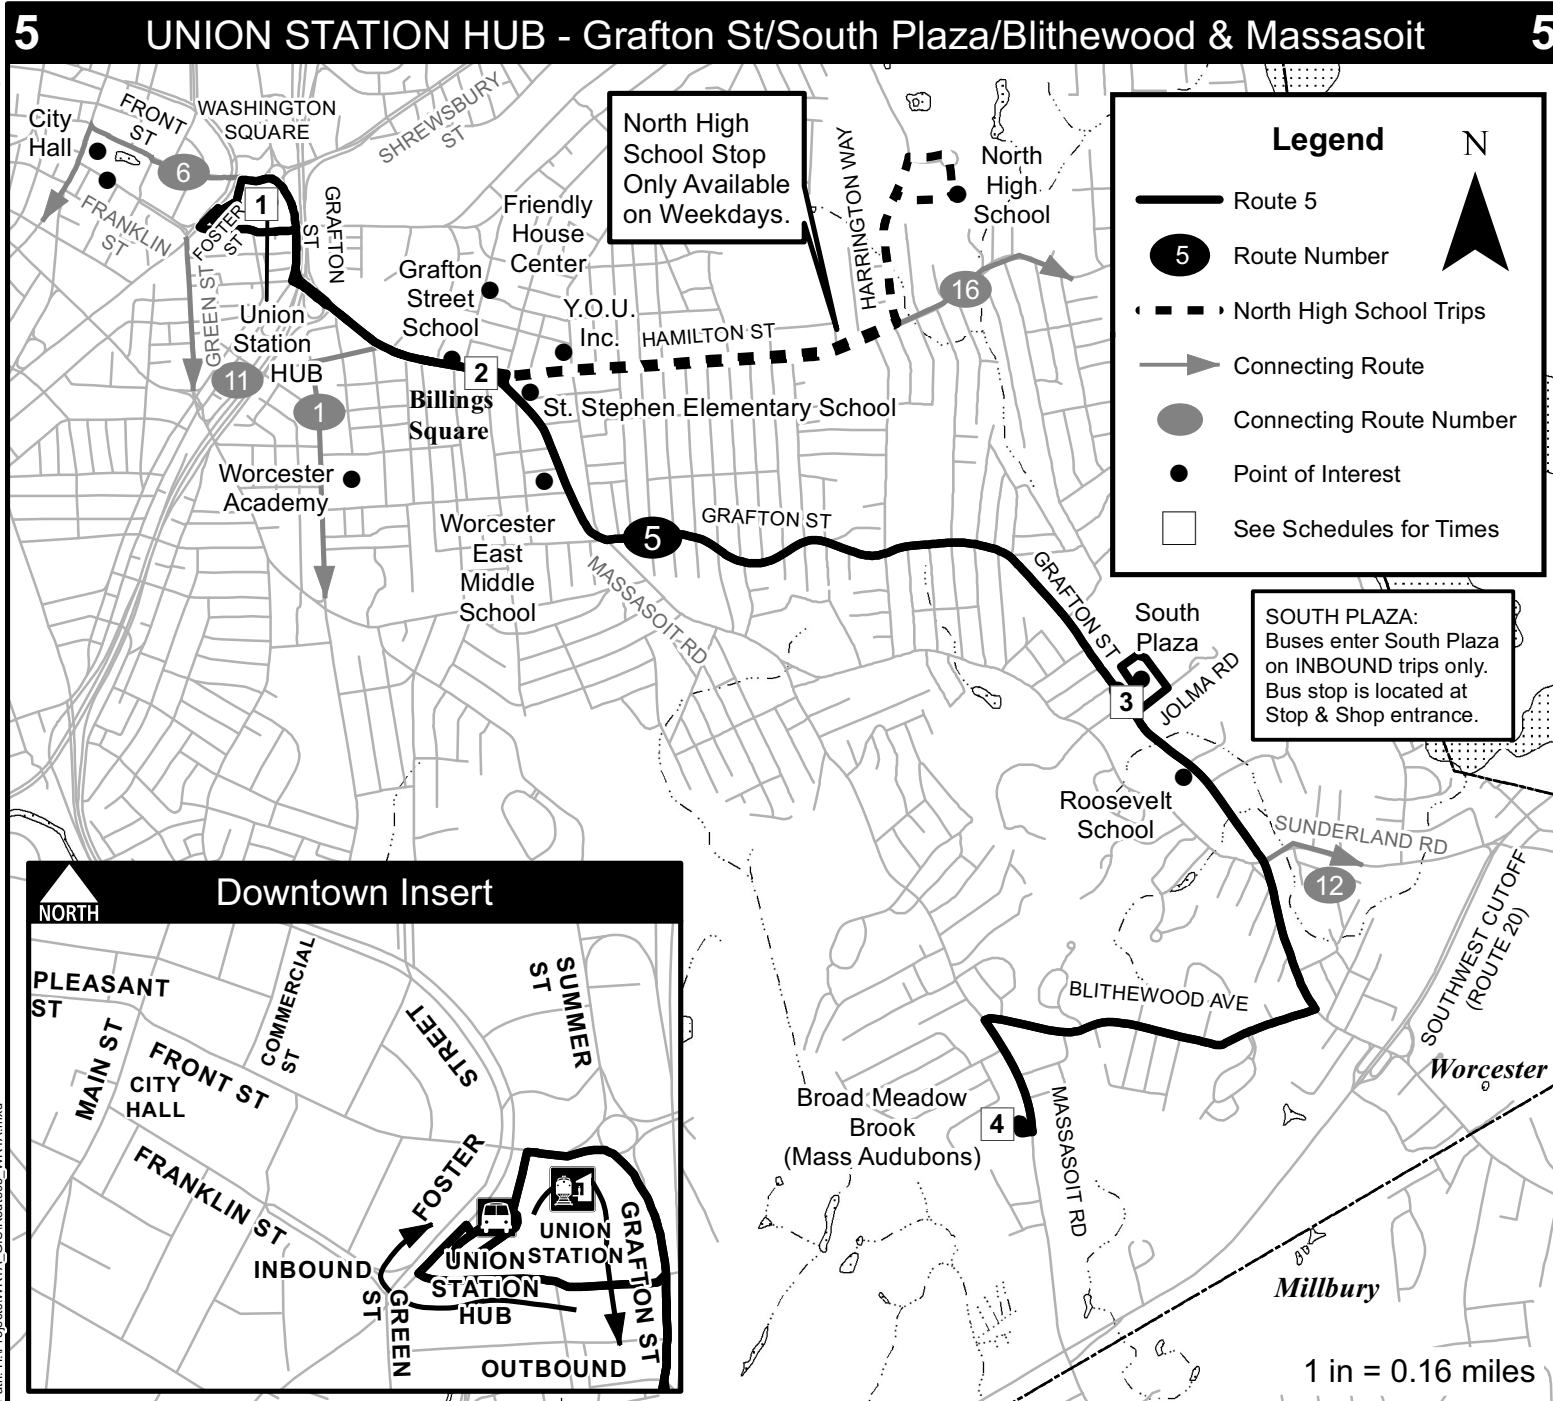

Weekday Service is provided on Veterans' Day.

Routes 29, 33, 42 and community shuttles operate on a weekday schedule on these holidays. Routes 19 and 30 operate on a modified Saturday schedule on these holidays.

NO SERVICE ON: New Years Day; Memorial Day; Independence Day; Labor Day; Thanksgiving Day; Christmas Day

Please...NO Smoking, Eating, Drinking or Music

**The Federal Transit Administration permits transit systems to set a minimum age limit for children riding without a parent or guardian. The WRTA has set this age limit at Nine (9) years old. In order to ensure compliance with this age limit, operators may question a child seeking to board a bus who appears, in the operator's opinion, to be Eight (8) years old or younger. If an operator is not satisfied with a child's answer, the operator may call for assistance from a WRTA supervisor and/or public safety personnel. This policy applies to Paratransit Service as well.

Most Routes Serve:

- ~ WRTA Customer Service Center/Hub
- ~ Union Station

Route 5 Serving:

- ~ Grafton Street School
- ~ Billings Square
- ~ St. Stephen's School
- ~ Worcester East Middle School
- ~ Rice Square
- ~ South Plaza
- ~ Roosevelt School
- ~ Blithewood Playground
- ~ Broad Meadow Brook
- ~ North High School

Connecting Routes:

- Route 1
- Route 6
- Route 11
- Route 12
- Route 16

Thank You for riding the **WRTA!**