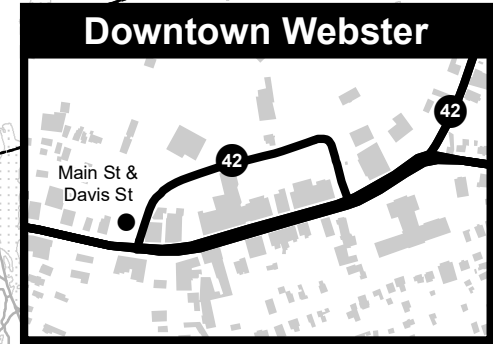

WEBSTER - DUDLEY - SOUTHBRIDGE SHUTTLE

Webster/Dudley/
Southbridge Route
Serving:

- ~ Big Bunny Plaza
- ~ Southbridge Harrington Hospital
- ~ Jacob Edwards Library
- ~ Dept. of Transitional Assistance
- ~ Southbridge Hotel & Conf. Center
- ~ QCC
- ~ Southbridge MassHire Career Center
- ~ Big Y Plaza
- ~ Dudley District Court
- ~ Dudley Housing Authority
- ~ Dudley Municipal Complex
- ~ Webster Town Hall & Senior Ctr.
- ~ Webster Harrington Hospital

Connecting Routes:

Route 29

- ~ Connect at Big Bunny Plaza in Southbridge

Route 42

- ~ Connect at Main St/Davis St in Webster

Legend

- Route
- Connecting Route
- Point of Interest
- Connecting Route Number
- See Schedule for Times
- No Boarding or Drop Offs