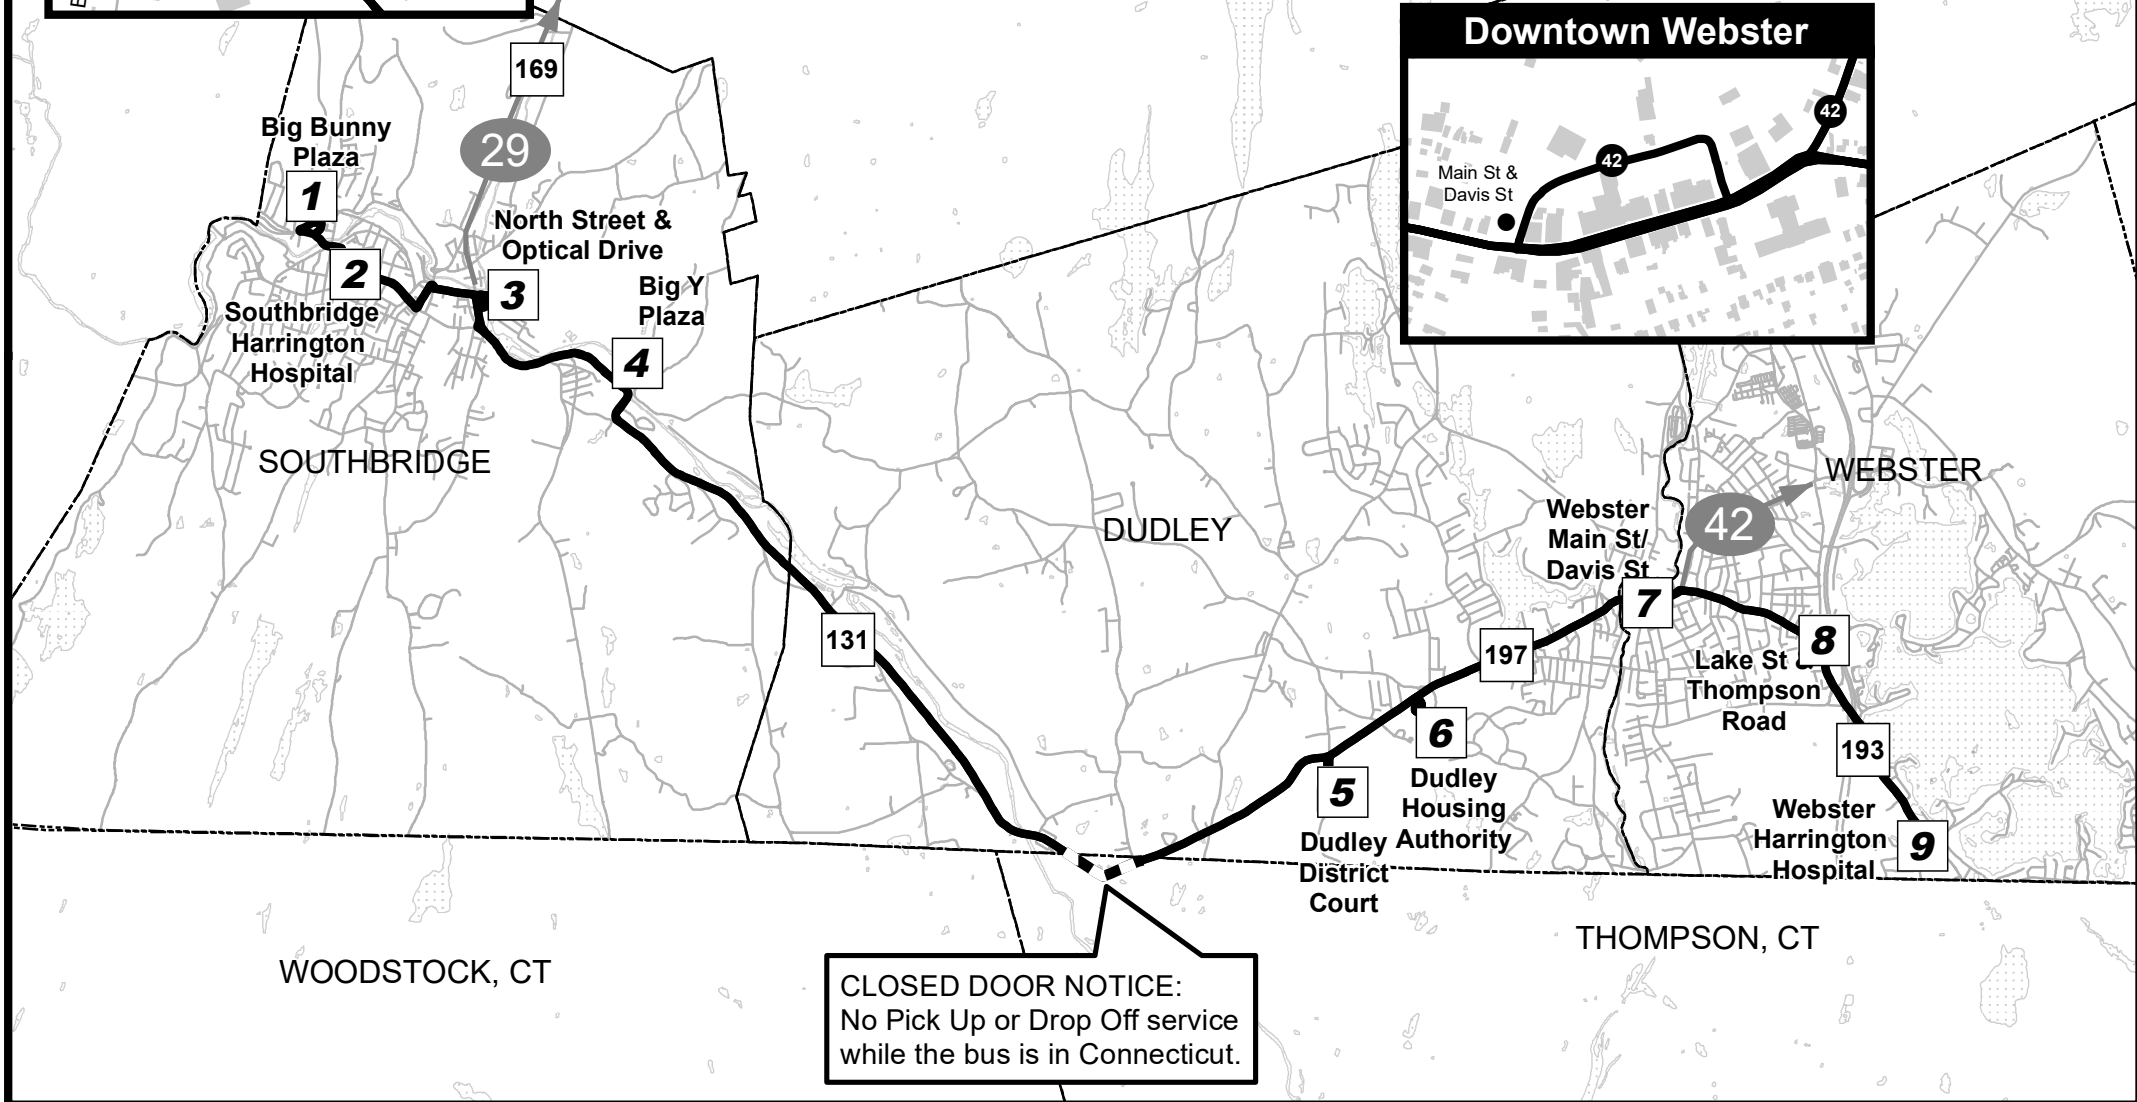

WEBSTER - DUDLEY - SOUTHBRIDGE SHUTTLE

Webster/Dudley/
Southbridge Route
Serving:

- ~ Big Bunny Plaza
- ~ Southbridge Harrington Hospital
- ~ Jacob Edwards Library
- ~ Dept. of Transitional Assistance
- ~ Southbridge Hotel & Conf. Center
- ~ QCC
- ~ Southbridge MassHire Career Center
- ~ Big Y Plaza
- ~ Dudley District Court
- ~ Dudley Housing Authority
- ~ Dudley Municipal Complex
- ~ Webster Town Hall & Senior Ctr.
- ~ Webster Harrington Hospital

Connecting Routes:

Route 29

- ~ Connect at Big Bunny Plaza in Southbridge

Route 42

- ~ Connect at Main St/Davis St in Webster

Legend

- Route
- Connecting Route
- Point of Interest
- Connecting Route Number
- See Schedule for Times
- No Boarding or Drop Offs

CLOSED DOOR NOTICE:
No Pick Up or Drop Off service while the bus is in Connecticut.