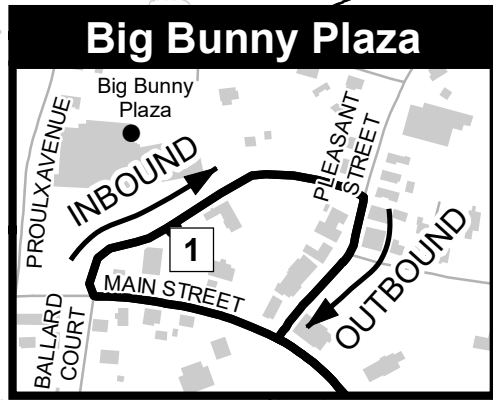

WEBSTER - DUDLEY - SOUTHBRIDGE SHUTTLE

Webster/Dudley/
Southbridge Route
Serving:

- ~ Big Bunny Plaza
- ~ Southbridge Harrington Hospital
- ~ Jacob Edwards Library
- ~ Dept. of Transitional Assistance
- ~ Southbridge Hotel & Conf. Center
- ~ QCC
- ~ Southbridge MassHire Career Center
- ~ Big Y Plaza
- ~ Dudley District Court
- ~ Dudley Housing Authority
- ~ Dudley Municipal Complex
- ~ Webster Town Hall & Senior Ctr.
- ~ Webster Harrington Hospital

Connecting Routes:

Route 29

- ~ Connect at Big Bunny Plaza in Southbridge

Route 42

- ~ Connect at Main St/Davis St in Webster

Legend

- Route
- Connecting Route
- Point of Interest
- Connecting Route Number
- See Schedule for Times
- No Boarding or Drop Offs

CLOSED DOOR NOTICE:
No Pick Up or Drop Off service while the bus is in Connecticut.